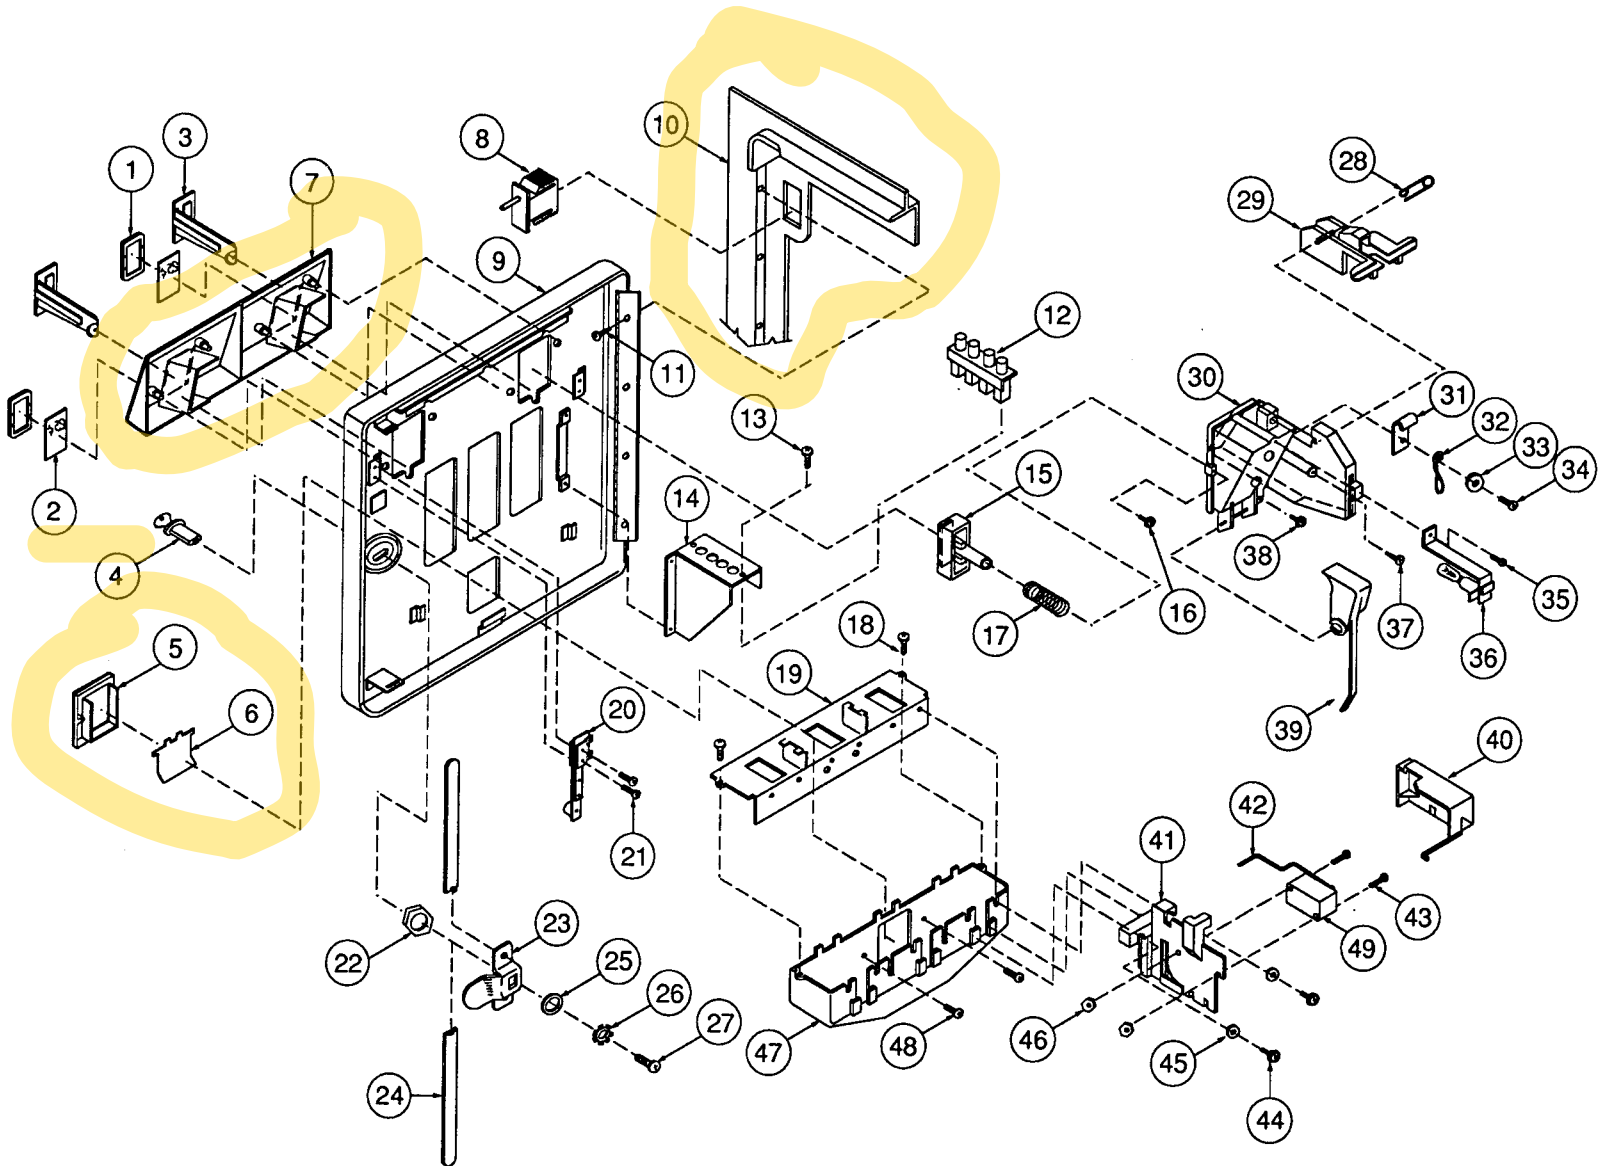

BLACK ROSE 2-35

Coin Door Assembly