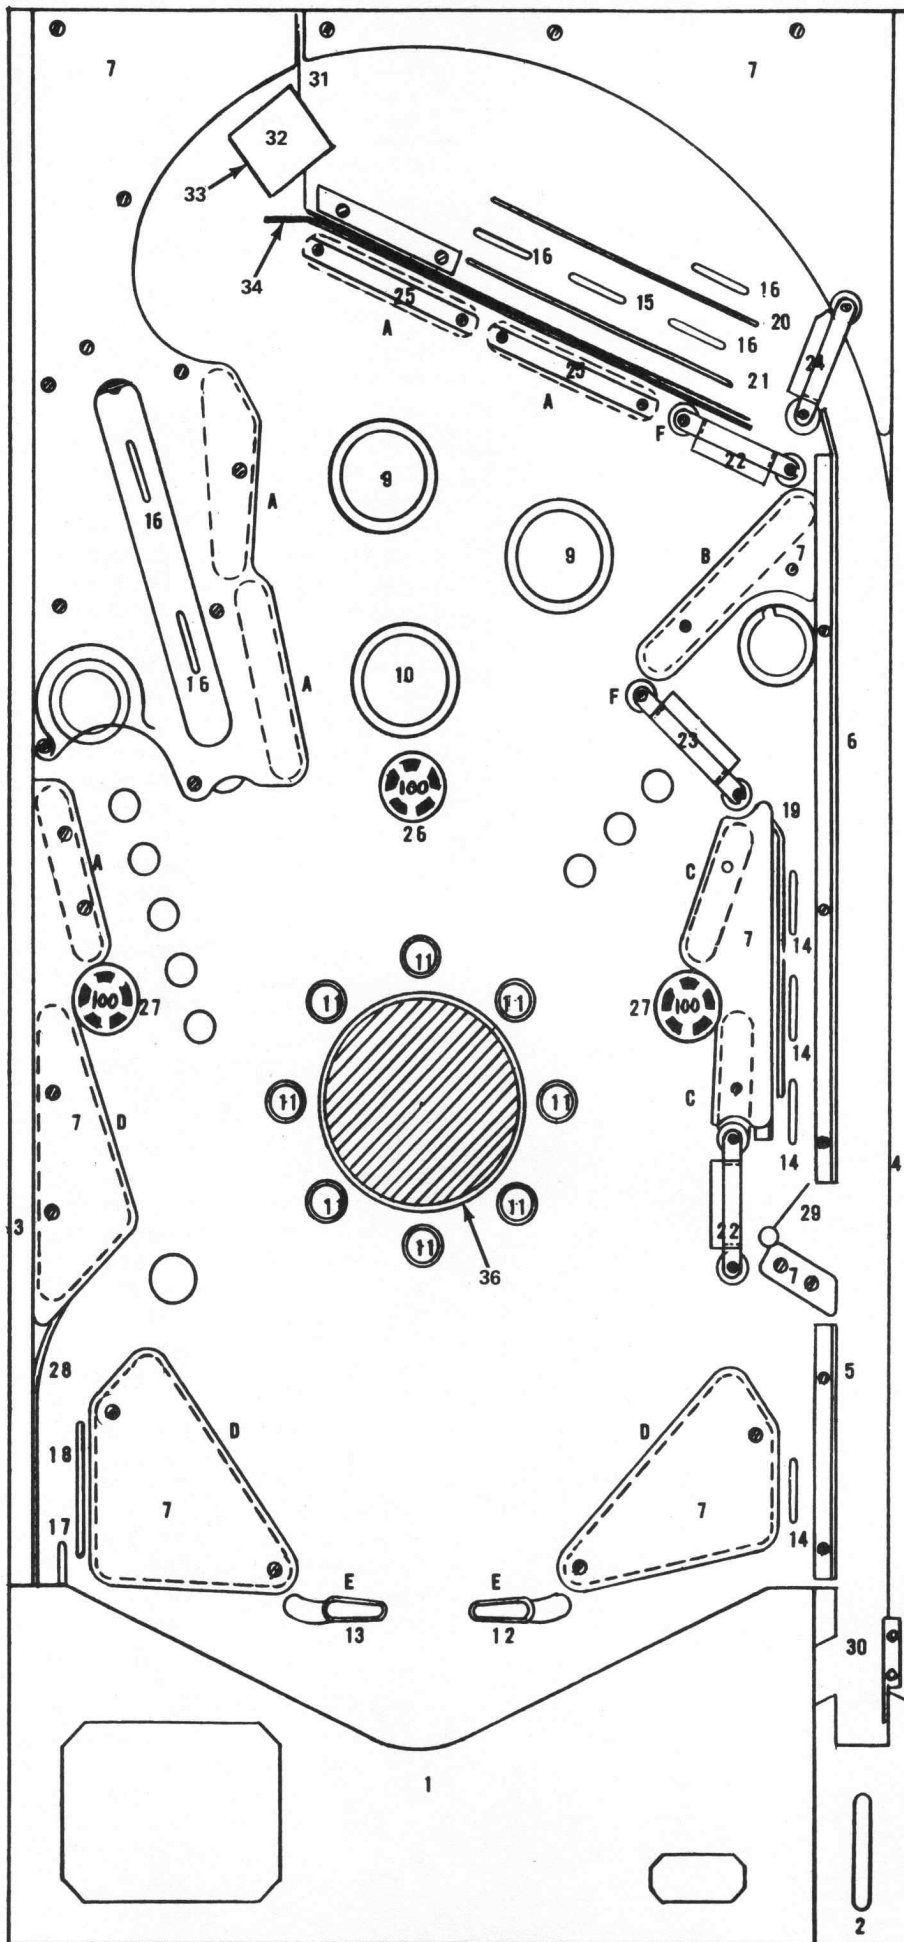

FIREBALL Playfield Chart

RUBBER RINGS

Dimensions are inside diameters. Numbers in parentheses indicate quantity used, if in excess of one.

- A R-521-3, 2 in. (5)
- B R-521-4, 2½ in.
- C R-521-2, 1½ in. (2)
- D R-521-5, 3 in. (3)
- E R-521-1, 1 in. (4)
- F R-243, 5/16 in. (6)

PARTS

- 1 Bottom Arch P-5831-38
- 2 Shooter Gauge P-6359-10
- 3 Side Rail, left CA-1208-16
- 4 Side Rail, right CA-1208-17
- 5 Guide Rail P-6495-72
- 6 Guide Rail P-6495-71
- 7 Light Shields & Bushing, Screened (set) A-2890-81
- 8 Light Shields & Bushing, Clear (set) A-2890-82
- 9 Bumper Cap, yellow C-719-17
- 10 Bumper Cap, blue C-719-16
- 11 Rollover Button C-387-5

PARTS RELATED TO ROLLOVER BUTTON

- Bushing S-1559-1
- Push-on Fastener M-298-9
- Switch, Break (2 used) ASW-A2-4
- Make (6 used) ASW-A1-4
- Switch Stop Bracket With Break Switch .. P-126-570
- With Make Switch ... P-126-562
- Washer P-801-125
- 12 Flipper and Shaft, right . AS-2214-6
- 13 Flipper & Shaft, left ... AS-2214-7

Items 12, 13 DETAILED ON PAGE 253

14 Rollover Wire M-1336-2

- 15 Rollover Wire M-1336-9
- 16 Rollover Wire M-1336-10
- 17 Rollover Wire M-1336-13

ILLUSTRATED, PAGE 269