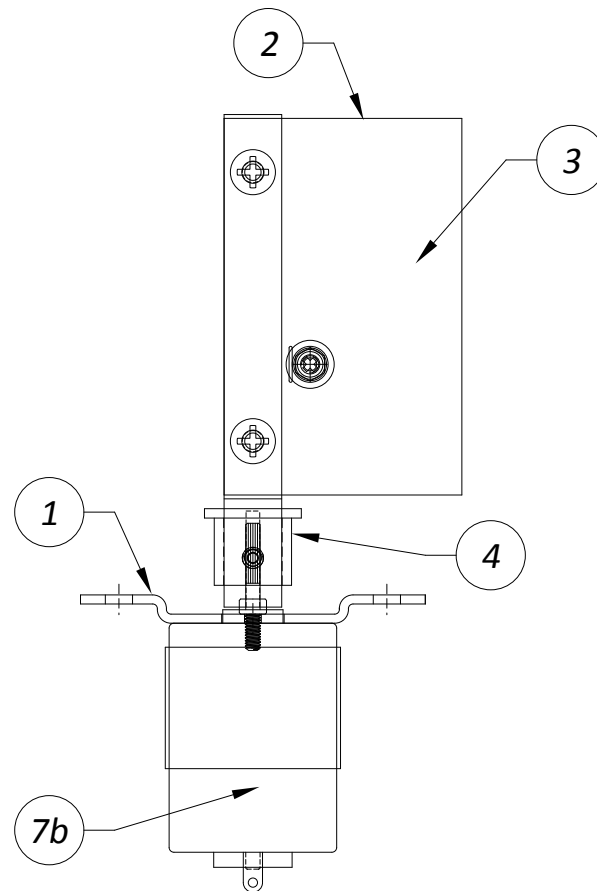

Single Door Assembly 52-0004-00

Item	Part Number	Description	Qty
1	10-5016-00	Single Door Mtg Brkt	1
2	10-0069-01	Castle Single Door, Black	1
3	62-0001-24	WOZ Single Door Decal	1
4	30-0026-00	WOZ Door Shaft Bushing	1
5	80-0106-04	6-32 x 1/4" PPH MS, Black	2
6	13-7013-00	Single Door Extension Spring	1
7	23-9001-00	WOZ Single Door Shaft & Motor Assy	1
a)	11-0024-00	WOZ Single Door Shaft	1
b)	23-5006-00	WOZ Door Motor	1
c)	80-40M2-04	M2.5 x 6mm SH MS	2
d)	85-4006-02	6-32 x 1/8" Set Screw, Cup Point, Black	1
8	80-2104-04	4-40 x 1/4" HWH MS, Black	1
9	92-3006-00	#6 Star Washer, Black	2
10	92-0004-00	#4 Flat Washer	1