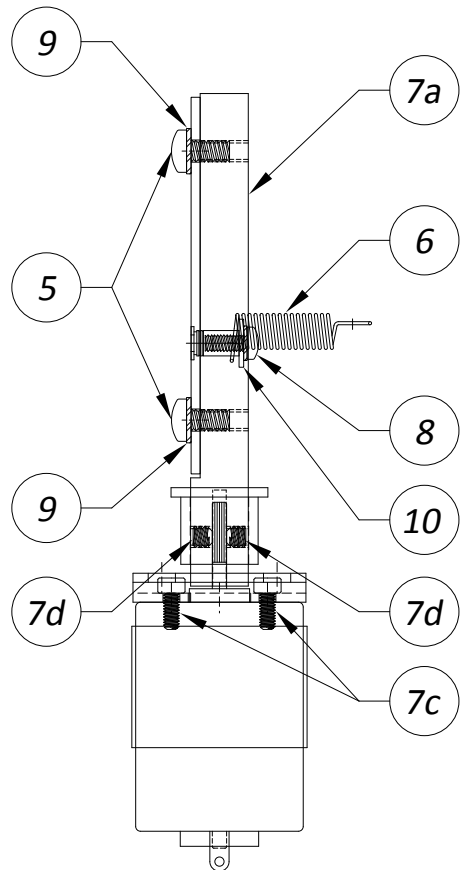

Single Door Assembly 52-0004-00

Item	Part Number	Description	Qty
1	10-5016-00	Single Door Mtg Brkt	1
2	10-0069-01	Castle Single Door, Black	1
3	62-0001-24	WOZ Single Door Decal	1
4	30-0026-00	WOZ Door Shaft Bushing	1
5	80-0106-04	6-32 x 1/4" PPH MS, Black	2
6	13-7013-00	Single Door Extension Spring	1
7	23-9001-00	WOZ Single Door Shaft & Motor Assy	1
a)	11-0024-00	WOZ Single Door Shaft	1
b)	23-5006-00	WOZ Door Motor	1
c)	80-40M2-04	M2.5 x 6mm SH MS	2
d)	85-4006-02	6-32 x 1/8" Set Screw, Cup Point, Black	1
8	80-2104-04	4-40 x 1/4" HWH MS, Black	1
9	92-3006-00	#6 Star Washer, Black	2
10	92-0004-00	#4 Flat Washer	1