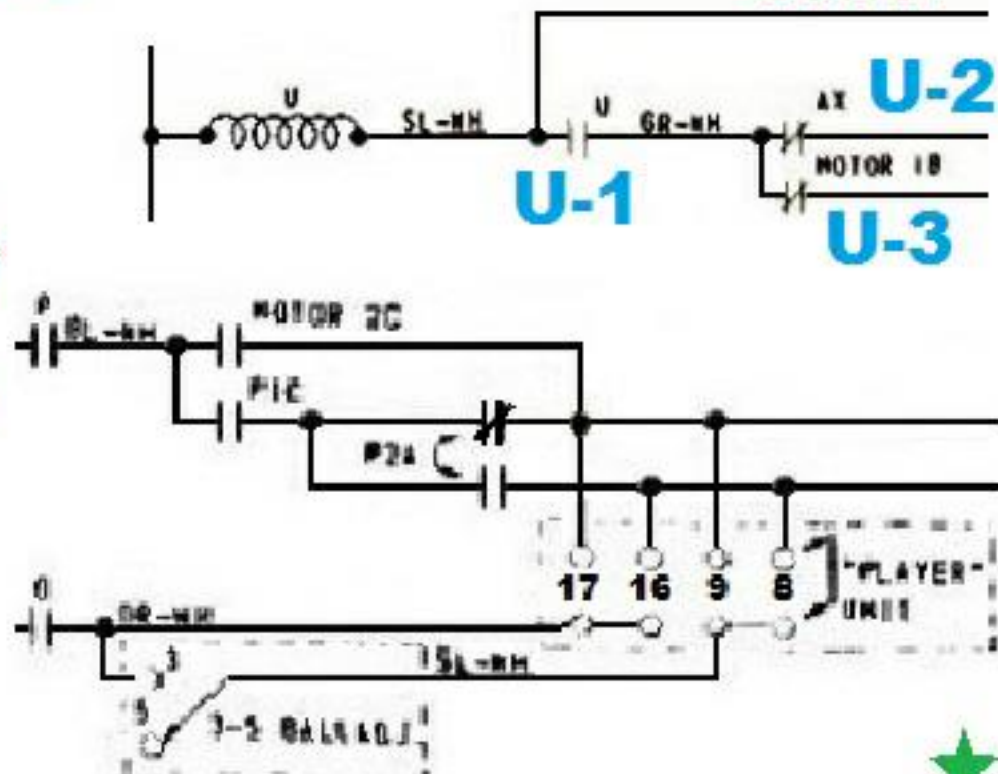

# Player-Unit 4-Player Spirit of 76

snippets of schematics:  
"Surfer"

Out of Sight

Surfer

MOTOR SEQUENCE CHART  
(1/3 REVOLUTION)

DEGREE	0	15	30	45	60	75	90	105	120
MOTOR 1A		■		■		■		■	
MOTOR 1B									
MOTOR 1C	■								
MOTOR 1D		■							
MOTOR 2B									■
MOTOR 2C			■						
MOTOR 3B					■				
MOTOR 3C								■	
MOTOR 4B						■			
MOTOR 4C									■