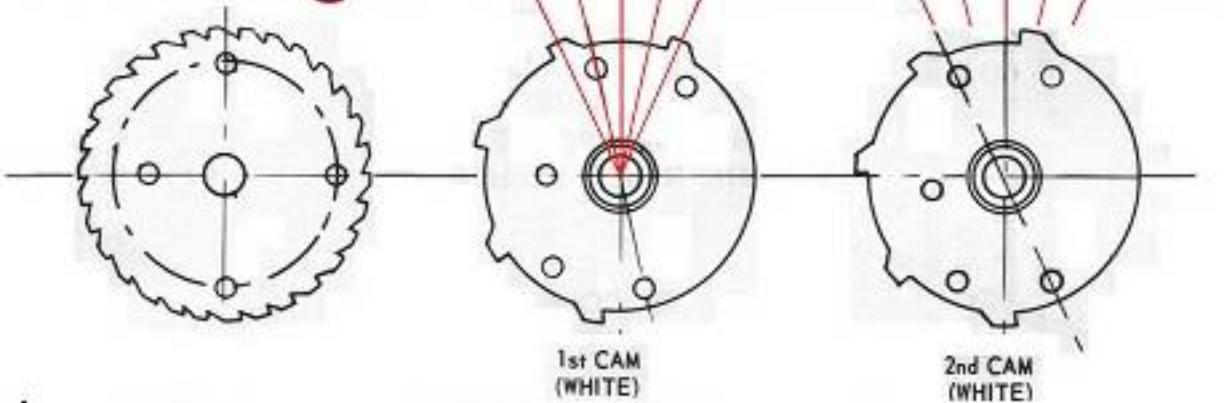

# Player-Unit 4-Player Spirit of 76

snippets of schematics:  
"Surfer"

Out of Sight

Surfer

MOTOR SEQUENCE CHART  
(1/3 REVOLUTION)

DEGREE	0	15	30	45	60	75	90	105	120
MOTOR 1A		■		■		■		■	
MOTOR 1B									
MOTOR 1C	■								
MOTOR 1D		■							
MOTOR 2B									■
MOTOR 2C			■						
MOTOR 3B					■				
MOTOR 3C								■	
MOTOR 4B						■			
MOTOR 4C									■