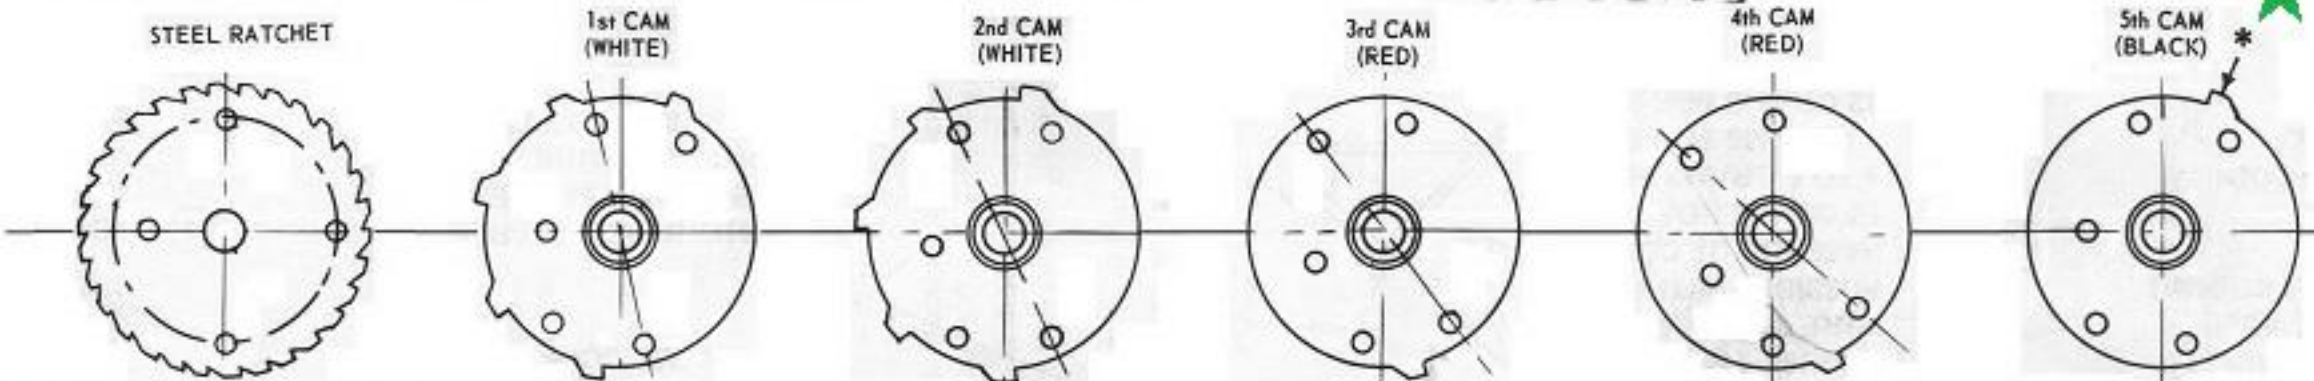

# Player-Unit 4-Player Spirit of 76

snippets of schematics:  
"Surfer"

Out of Sight

Surfer

MOTOR SEQUENCE CHART  
(1/3 REVOLUTION)

DEGREE	0	15	30	45	60	75	90	105	120
MOTOR 1A		■		■		■		■	
MOTOR 1B									
MOTOR 1C	■								
MOTOR 1D		■							
MOTOR 2B									■
MOTOR 2C			■						
MOTOR 3B					■				
MOTOR 3C								■	
MOTOR 4B						■			
MOTOR 4C									■