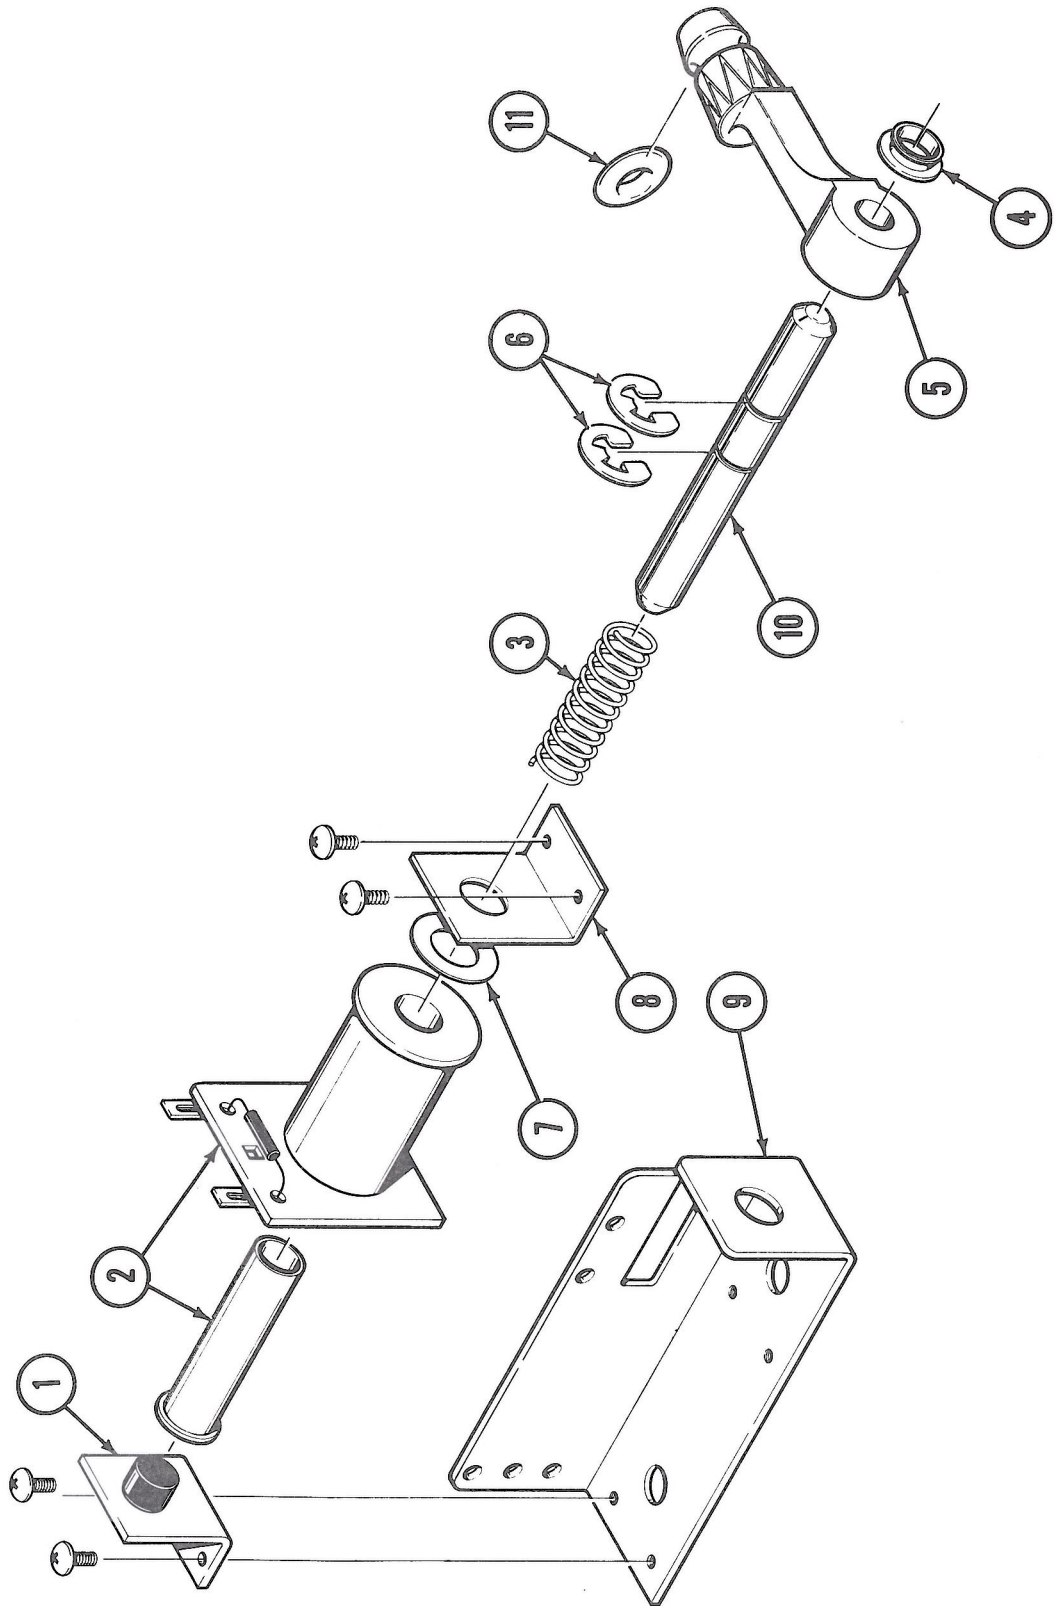

KICKER POST ASSEMBLY
PART NO. AE35-00012-0000

KICKER-POST ASSEMBLY - PARTS LIST
PART NO. AE35-00012-0000

ORDER BY PART NUMBER ONLY

ITEM	PART NO.	DESCRIPTION
1	A967-00011-0000	CORE - PLUG & BRACKET ASSY.
2	A967-00046-0000	COIL & TUBING ASSY.
	103E-00002-0015	1N4004GP 400V 1A DIODE GLASS
3	0010-00274-0212	SPRING: COMPRESSION
4	0017-00042-0430	NYLINER: SNAP-IN, COIL
5	0017-00042-0725	POST: KICKER, NYLON
6	0017-00100-0115	RING RER .438 5144-43 ST (2 REQ'D.)
7	0017-00104-0073	SPRING WASHER .513" I.D., .875" O.D. & .013" TH.
8	0360-00318-00XF	BRACKET: COIL
9	0967-00130-00XF	BRKT.: MOUNTING SLINGSHOT
10	0967-00701-00XF	PLUNGER
11	0017-00041-0637	RUBBER RING: 5/16"