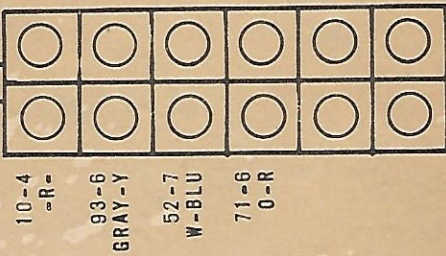

#1062 MOUNTING BOARD GAME
ADJUSTMENT PLUGS

2 COIN
3 PLAY

COIN
CREDIT

BALLS
PER
GAME

90-1
GRAY

2nd COIN
CHUTE

1st COIN
CHUTE