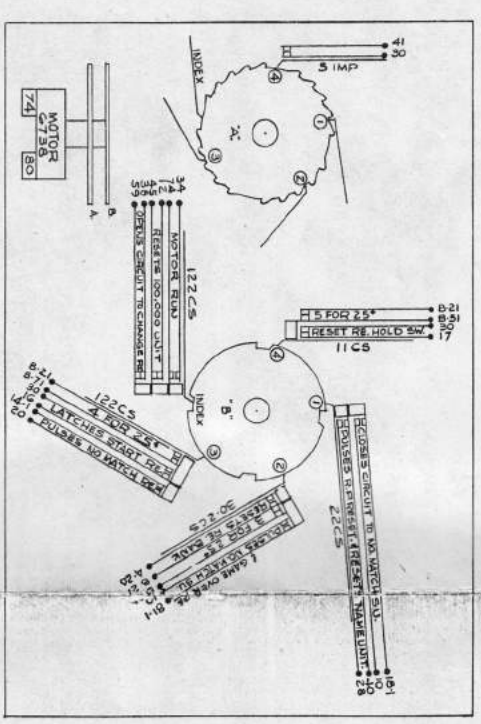

SWITCH POSITION GUIDE

1	2	3
4	5	6
7	8	9

WIRE COLOR CODE

1	RED
2	BLUE
3	YELLOW
4	WHITE
5	BROWN
6	ORANGE
7	GREEN
8	NO TRACER
9	RED
10	GREY
11	RED
12	RED
13	RED
14	RED
15	RED
16	RED
17	RED
18	RED
19	RED
20	RED
21	RED
22	RED
23	RED
24	RED
25	RED
26	RED
27	RED
28	RED
29	RED
30	RED
31	RED
32	RED
33	RED
34	RED
35	RED
36	RED
37	RED
38	RED
39	RED
40	RED
41	RED
42	RED
43	RED
44	RED
45	RED
46	RED
47	RED
48	RED
49	RED
50	RED
51	RED
52	RED
53	RED
54	RED
55	RED
56	RED
57	RED
58	RED
59	RED
60	RED
61	RED
62	RED
63	RED
64	RED
65	RED
66	RED
67	RED
68	RED
69	RED
70	RED
71	RED
72	RED
73	RED
74	RED
75	RED
76	RED
77	RED
78	RED
79	RED
80	RED
81	RED
82	RED
83	RED
84	RED
85	RED
86	RED
87	RED
88	RED
89	RED
90	RED
91	RED
92	RED
93	RED
94	RED
95	RED
96	RED
97	RED
98	RED
99	RED
100	RED