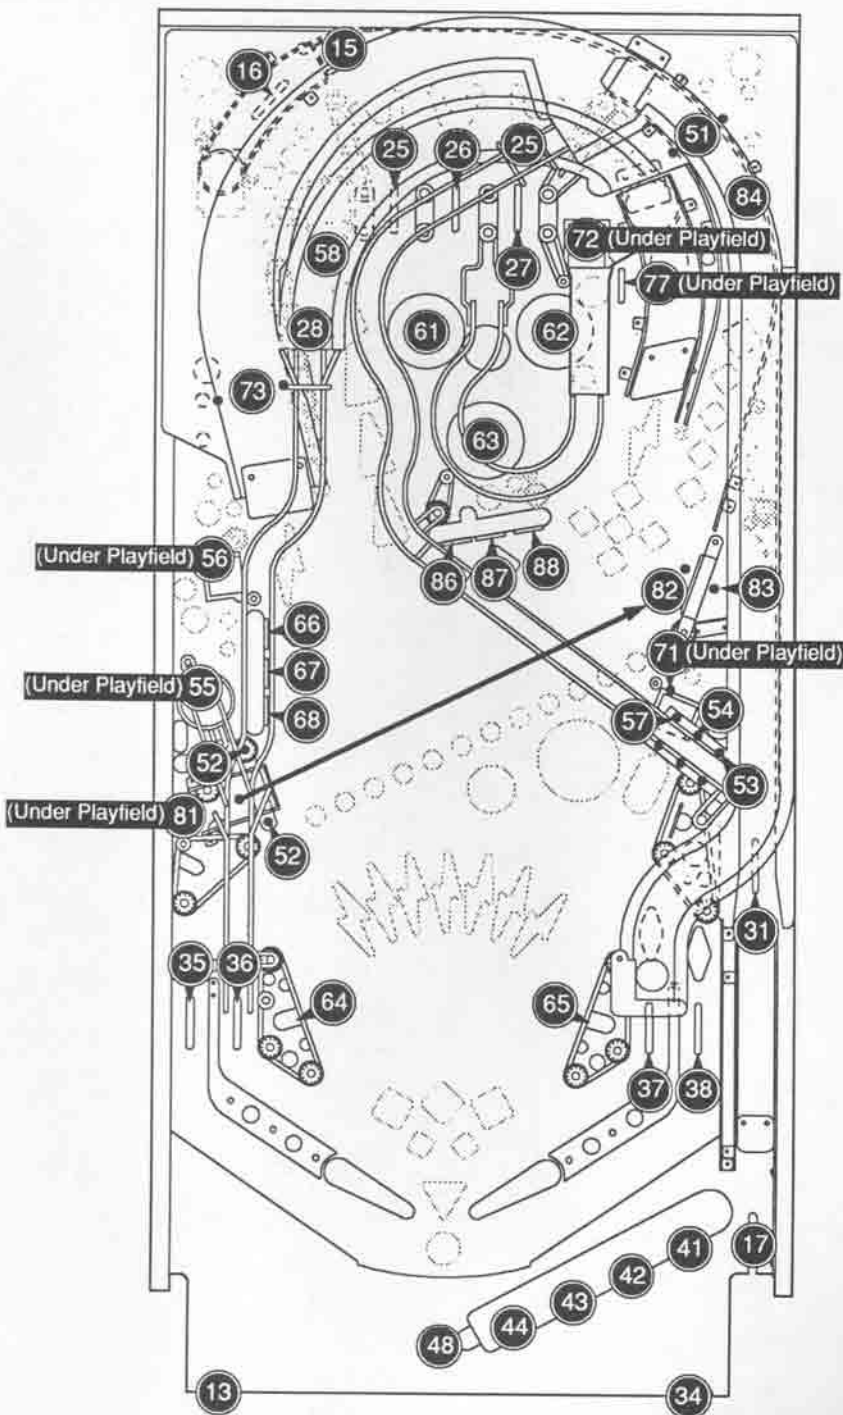

† Not Shown

* The Score slingshot switches have diodes across them.

Item	Switch No.	Where Used
77	5647-12693-36	R. Ramp Up
78		Not Used
81	5647-12693-14	Magnet Left
82	A-14315 (LED)	Ball On Magnet
	A-14316 (Trans)	
83	5647-12693-14	Magnet Right
84	5647-12693-21	L. Ramp Score
85	5647-12693-21	L. Ramp Diverted
86	A-14691-2	Middle 3-bank Left
87	A-14691-4	Middle 3-bank Middle
88	A-14691-2	Middle 3-bank Right