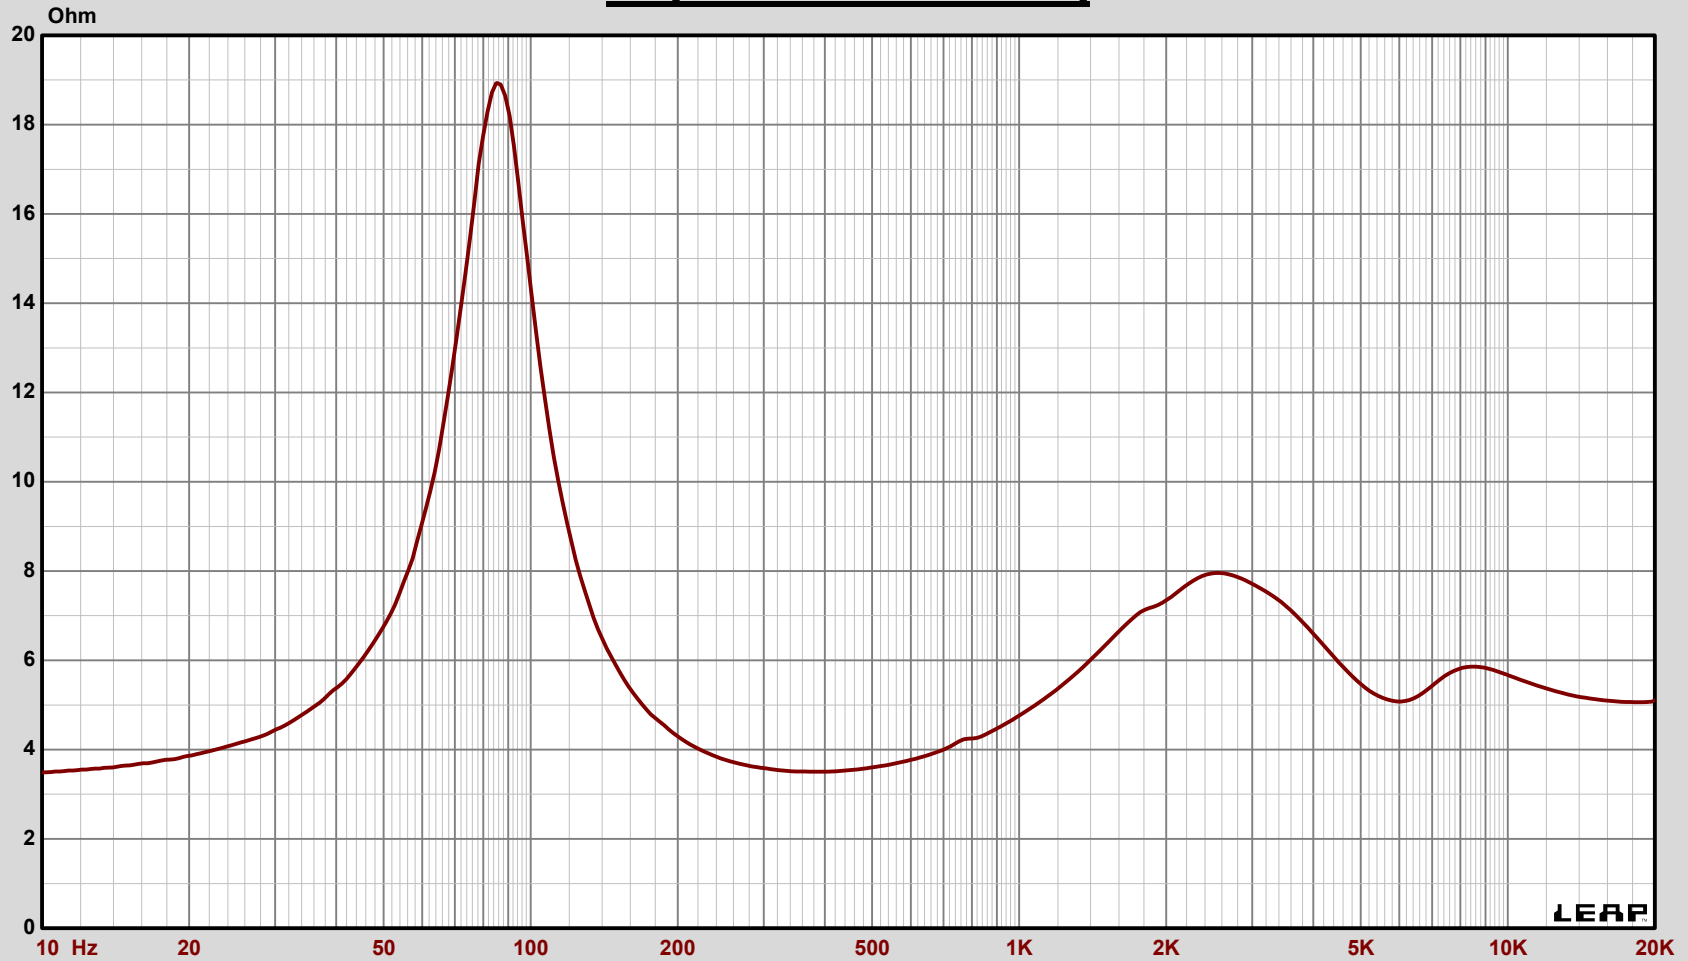

Impedance vs Freq

LEAP

Map

— 1: Zload on GenV1

Notes
