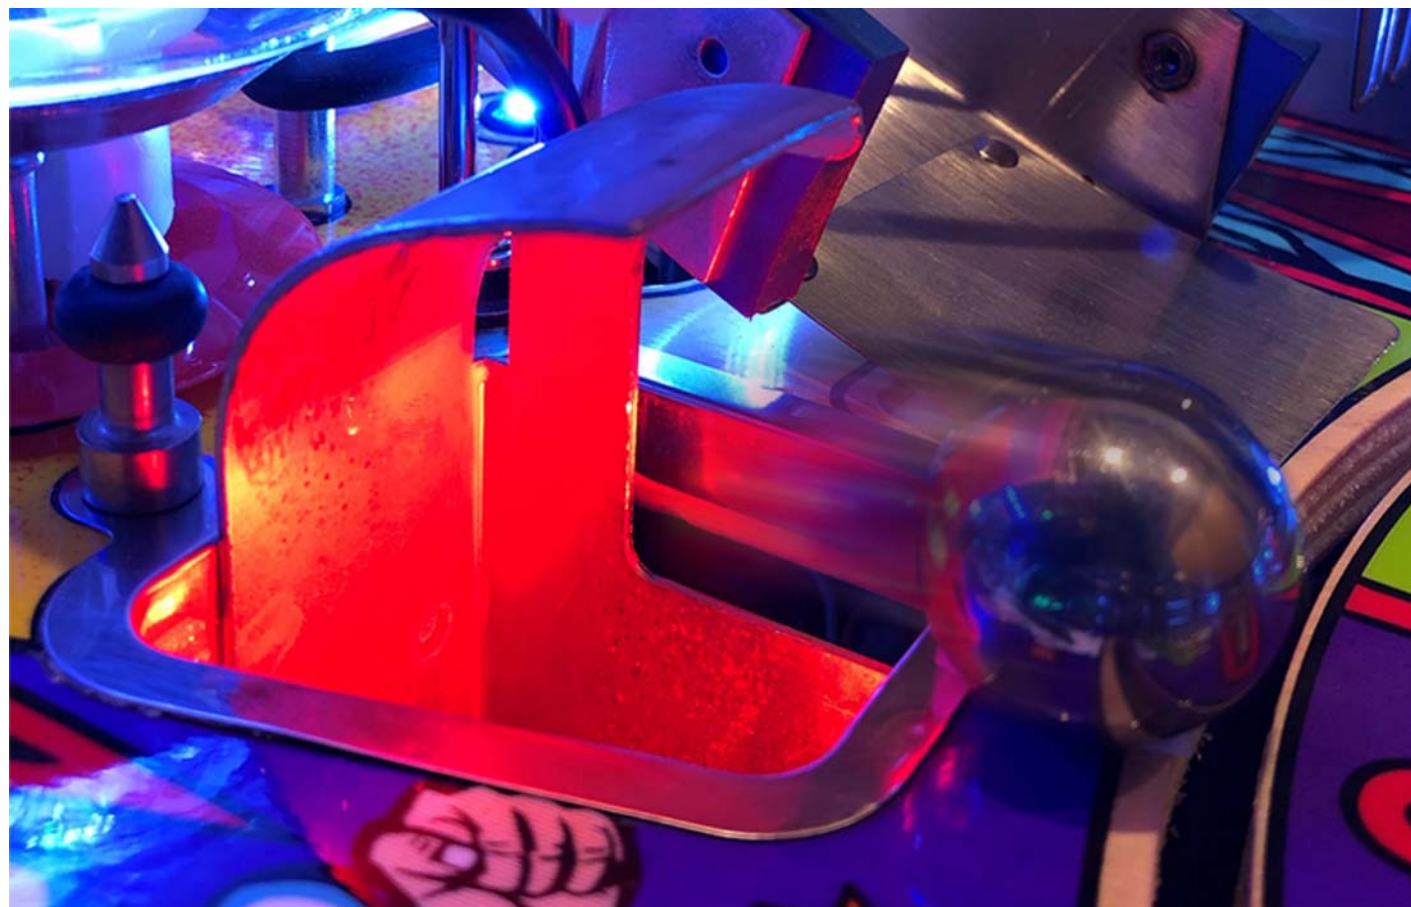

Monster Bash Remake was recreated to exceed the high standards of the original game. By using modern electronics, LED lighting, and today's manufacturing technology, Monster Bash Remake will provide the pinball experience you have grown to love along with the reliability and craftsmanship that is demanded in today's pinball market.

Decorated Monsters

LED Lit Popper (Limited and Special Editions Only)

Monster Bash Remake features a custom LED lit popper. During normal game play the popper is blue and blends with the lighting of the playfield, but when you make the shot, the popper turns red and then launches the ball out to continue your quest to create the greatest concert of the centuries.

LED Lit Moving Targets (Limited and Special Editions Only)

Watch as Frankenstein is being put back together. Every hit to the moving targets not only helps you get Frankenstein on stage, but also changes the moving targets lighting from green to red.