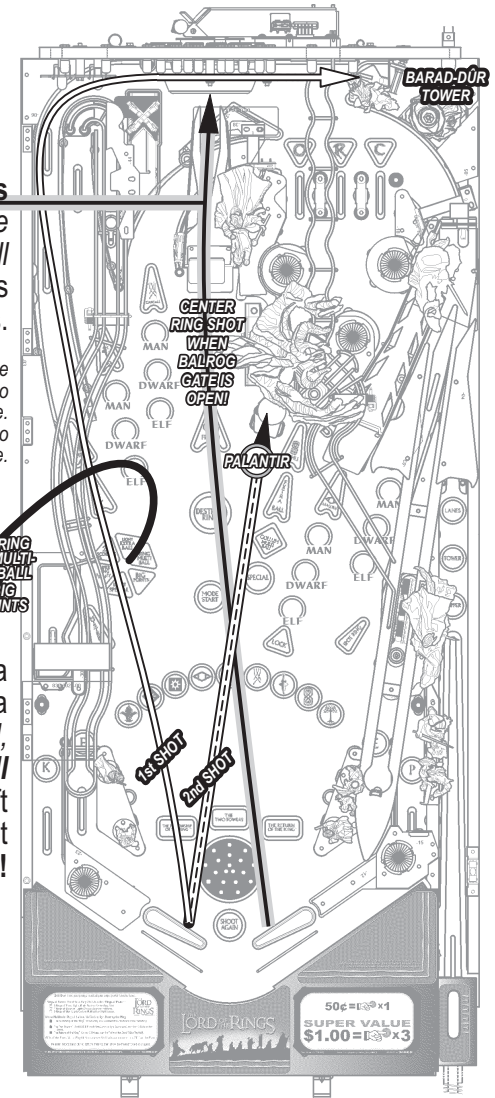

Gifts of the Elves

Win a Ring Mode or a Movie Multiball to earn a wondrous Gift from the Elves.

Hint: Getting ball into the Ring (Center Ring Shot into Back Panel) starts a mode. Make all flashing shots to win mode.

Gifts :
LIGHT EXTRA BALL RING SCORING SUPER RING FRENZY LIGHT POINTS SPECIAL

After winning a Ring Mode or a Movie Multiball, 1 of 6 Gifts will flash. Collect Gift with the same shot to Barad-dûr !