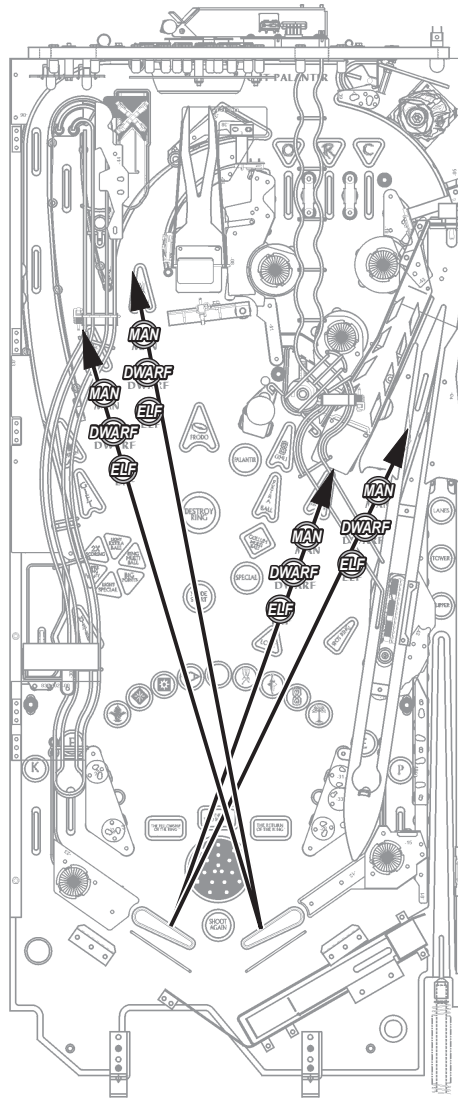

# LORD OF THE RINGS® PLAYFIELD SHOT MAP

Hint: Get ball into Top Lane which is lit-up. Use Flipper Buttons to move lights.

**Skill Shot**  
Time your plunge to select your target  
**LANES**, **TOWER**  
or **FLIPPER**  
(watch the Shooter Lane Lights).

**Rings of Power** Shoot the 4 Ring Shots to collect Rings of Power :