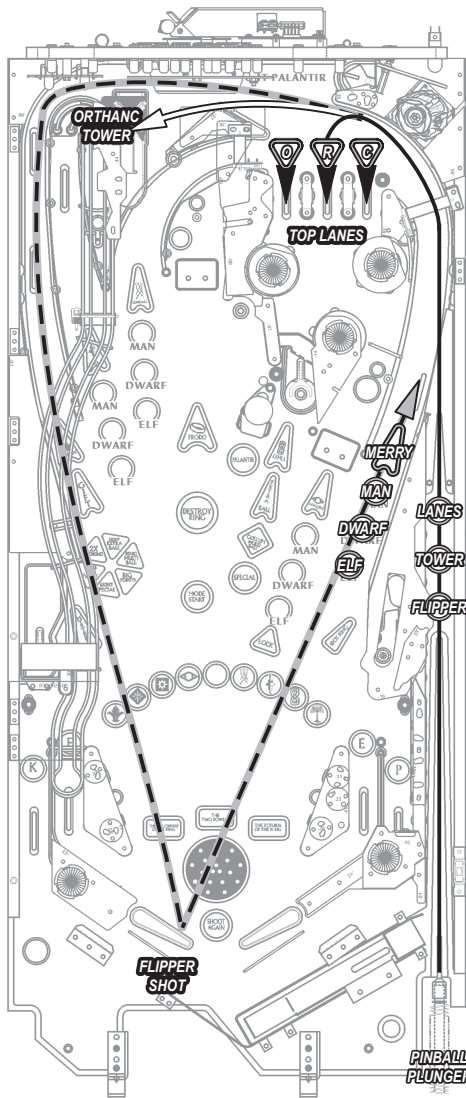

# LORD OF THE RINGS® PLAYFIELD SHOT MAP

Hint: Get ball into Top Lane which is lit-up. Use Flipper Buttons to move lights.

**Skill Shot**  
Time your plunge to select your target  
**LANES**, **TOWER**  
or **FLIPPER**  
(watch the Shooter Lane Lights).

**Rings of Power** Shoot the 4 Ring Shots to collect Rings of Power :