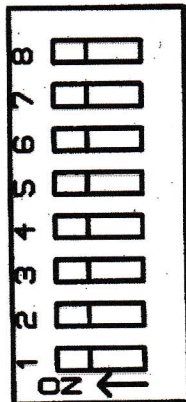

# OPTION SWITCHES

MUTHA.PCB IS SET FOR 1COIN-1PLAY.  
 ADDITIONAL INFORMATION SHOWN  
 IS FOR PLAY PER COIN OPTIONS  
 USING COIN SWITCH #2.

COIN/PLAY OPTIONS AVAILABLE ARE:  
 1 COIN/2 PLAYS THRU 1/15 PLAYS.

- S32
- S31
- S30
- S29
- S28
- S27

EARLY GAMES (FREEDOM-PARAGON)  
 USE SWITCHES #25-#28 FOR  
 COIN/PLAY MULTIPLIERS.  
 CHECK GAME BOOK UNDER S25-S28  
 "SETTINGS FOR COIN CHUTE #2".

- S26
- S25
- S24
- S23
- S22
- S21
- S20
- S19

LATER GAMES USE #25 AND #26  
 FOR MAXIMUM CREDITS.

LATER GAMES (NITRO -CYBERNAUT)  
 USE THESE SWITCHES #17 - #20  
 FOR COIN/PLAY MULTIPLIERS.  
 CHECK GAME BOOK UNDER S17-S20  
 SWITCHES FOR COIN CHUTE #2.

- S18
- S17
- S16
- S15
- S14
- S8
- S7
- S6

EARLY GAMES USE #17, #18, #19  
 FOR MAXIMUM CREDITS.