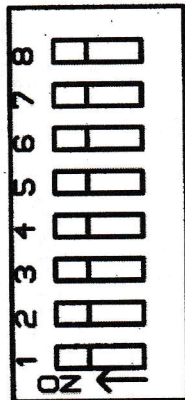

# OPTION SWITCHES

MUTHA.PCB IS SET FOR 1COIN-1PLAY.  
 ADDITIONAL INFORMATION SHOWN  
 IS FOR PLAY PER COIN OPTIONS  
 USING COIN SWITCH #2.

COIN/PLAY OPTIONS AVAILABLE ARE:  
 1 COIN/2 PLAYS THRU 1/15 PLAYS.

- S32
- S31
- S30
- S29
- S28
- S27

EARLY GAMES (FREEDOM-PARAGON)  
 USE SWITCHES #25-#28 FOR  
 COIN/PLAY MULTIPLIERS.  
 CHECK GAME BOOK UNDER S25-S28  
 "SETTINGS FOR COIN CHUTE #2".

- S26
- S25
- S24
- S23
- S22
- S21
- S20
- S19

LATER GAMES USE #25 AND #26  
 FOR MAXIMUM CREDITS.

LATER GAMES (NITRO -CYBERNAUT)  
 USE THESE SWITCHES #17 - #20  
 FOR COIN/PLAY MULTIPLIERS.  
 CHECK GAME BOOK UNDER S17-S20  
 SWITCHES FOR COIN CHUTE #2.

- S18
- S17
- S16
- S15
- S14
- S8
- S7
- S6

EARLY GAMES USE #17, #18, #19  
 FOR MAXIMUM CREDITS.