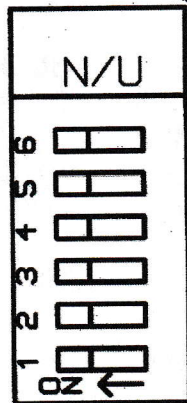

# OPTION SWITCHES

MUTHA.PCB IS SET FOR 1COIN-1PLAY.  
 ADDITIONAL INFORMATION SHOWN  
 IS FOR PLAY PER COIN OPTIONS  
 USING COIN SWITCH #2.

COIN/PLAY OPTIONS AVAILABLE ARE:  
 1 COIN/2 PLAYS THRU 1/15 PLAYS.

- S32
- S31
- S30
- S29
- S28
- S27

EARLY GAMES (FREEDOM-PARAGON)  
 USE SWITCHES #25-#28 FOR  
 COIN/PLAY MULTIPLIERS.  
 CHECK GAME BOOK UNDER S25-S28  
 "SETTINGS FOR COIN CHUTE #2".

- S26
- S25
- S24
- S23
- S22
- S21
- S20
- S19

LATER GAMES USE #25 AND #26  
 FOR MAXIMUM CREDITS.

LATER GAMES (NITRO -CYBERNAUT)  
 USE THESE SWITCHES #17 - #20  
 FOR COIN/PLAY MULTIPLIERS.  
 CHECK GAME BOOK UNDER S17-S20  
 SWITCHES FOR COIN CHUTE #2.

- S18
- S17
- S16
- S15
- S14
- S8
- S7
- S6

EARLY GAMES USE #17, #18, #19  
 FOR MAXIMUM CREDITS.