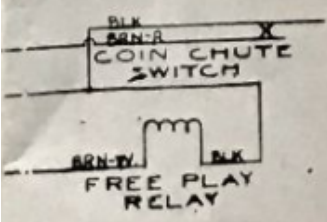

CABINET CABLE

BALLY ROCKET SCHEMATIC

W-158

THE PINBALL RESOURCE
 37 VELLE RD. TOWNSHIRE, NY 12540-5512
 TEL: 518-277-7513