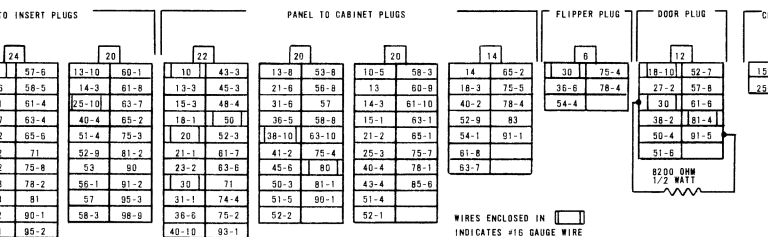

**Bally**  
MANUFACTURING CORP.  
2640 W. BELMONT AVE.  
CHICAGO, ILL. 60618

#964  
MONTE CARLO  
(4-PLAYER)  
1-9-73

WIRE COLOR CODE

RED	BROWN	BROWN-ORANGE
ORANGE	BLACK	BLACK-ORANGE
ORANGE-RED	PURPLE	TRACER
GREEN	YELLOW	YELLOW-ORANGE
YELLOW	WHITE	WHITE-ORANGE
WHITE	WHITE-RED	WHITE-RED (USED RARELY)
WHITE-ORANGE	WHITE-ORANGE	

- SWITCH SYMBOLS
- NORMALLY OPEN (CLOSED WHEN ENERGIZED)
  - NORMALLY CLOSED (OPEN WHEN ENERGIZED)
  - MAKE AND BREAK SWITCH
  - SCORE MOTOR SWITCH