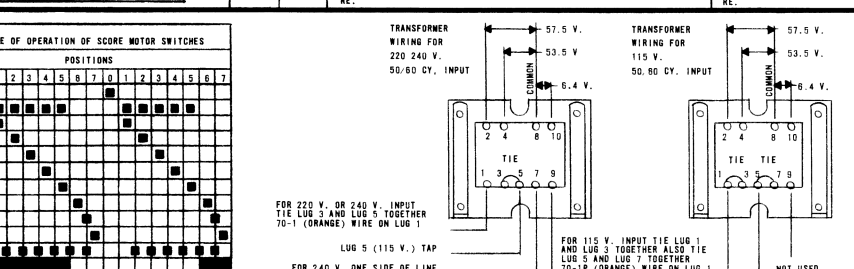

**Bally**  
MANUFACTURING CORP.  
2640 W. BELMONT AVE.  
CHICAGO, ILL. 60618

#964  
MONTE CARLO  
(4-PLAYER)  
1-9-73

WIRE COLOR CODE

RED	BROWN	BROWN-ORANGE
ORANGE	BLACK	BLACK-ORANGE
ORANGE-RED	PURPLE	TRACER
GREEN	YELLOW	YELLOW-ORANGE
YELLOW	WHITE	WHITE-ORANGE
WHITE	WHITE-RED	WHITE-RED (USED RARELY)
WHITE-ORANGE	WHITE-ORANGE	

- SWITCH SYMBOLS
- NORMALLY OPEN (CLOSED WHEN ENERGIZED)
  - NORMALLY CLOSED (OPEN WHEN ENERGIZED)
  - MAKE AND BREAK SWITCH
  - SCORE MOTOR SWITCH