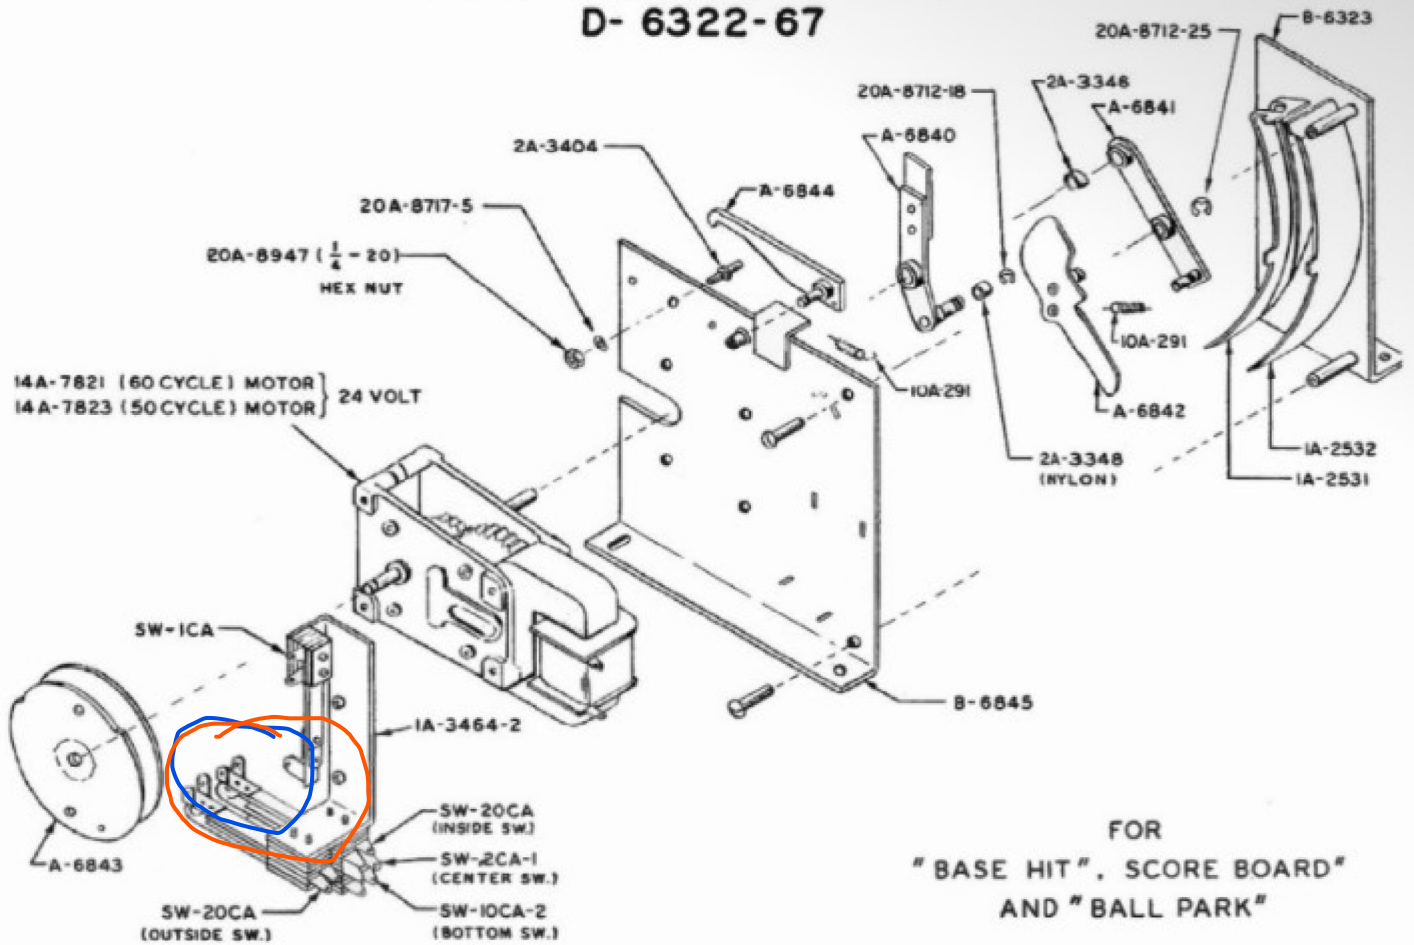

COMPLETE PITCHER UNIT D- 6322-67

FOR
"BASE HIT", SCORE BOARD"
AND "BALL PARK"