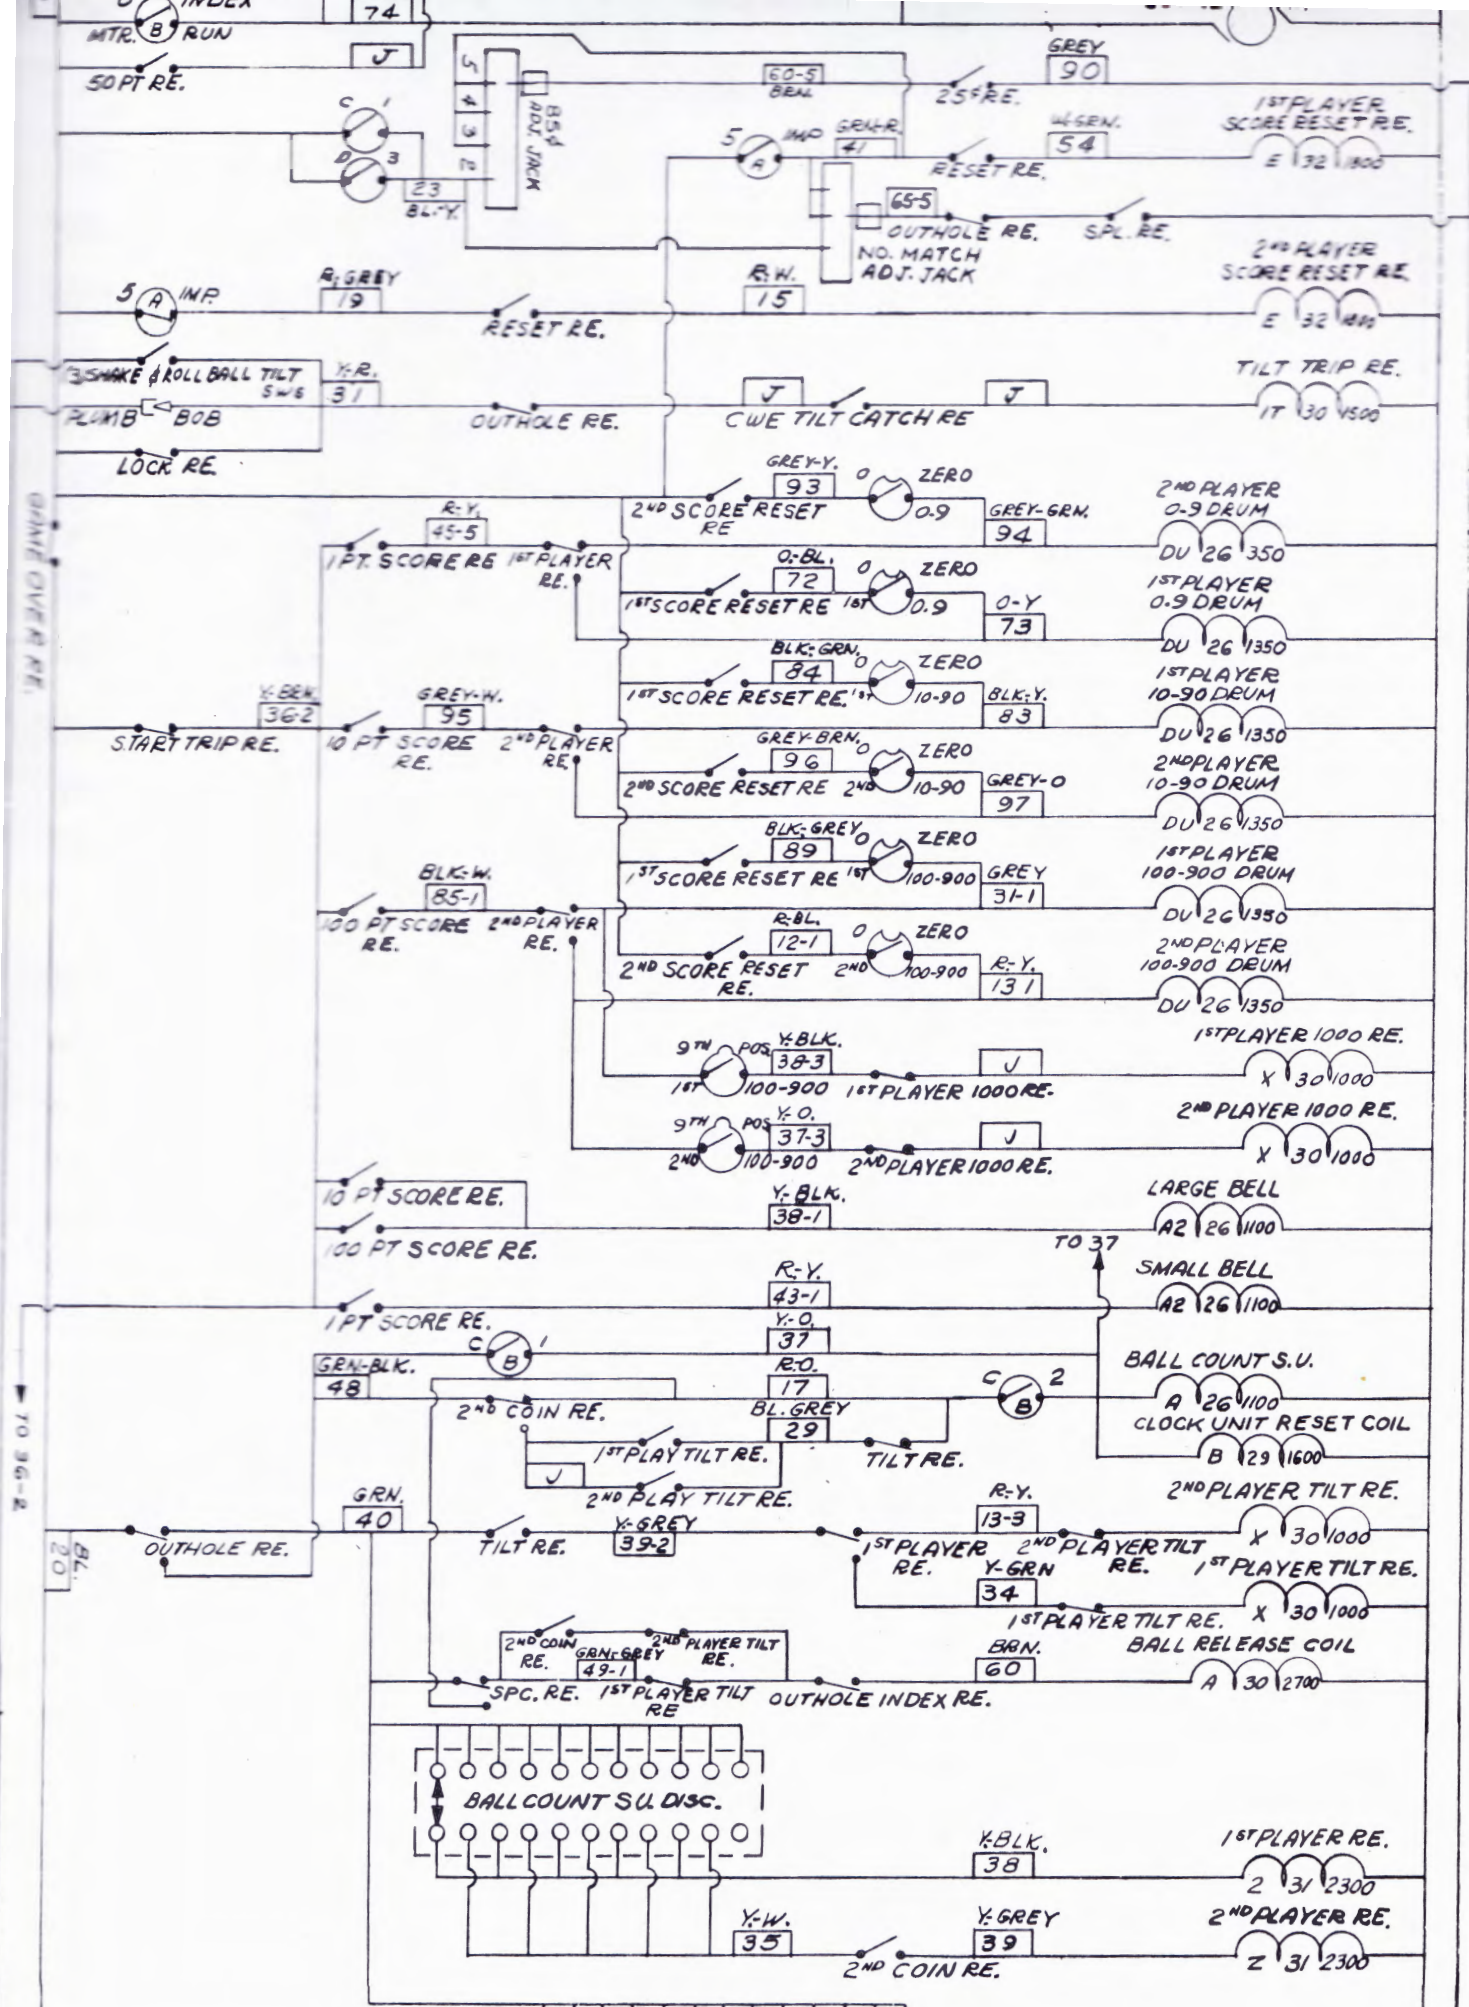

15 AMP
INSERT LITE
FUSE

10 AMP PLAYFIELD
LITE FUSE

BL.-W. 25X
R.-GRN. 14X

A-528
W-BL-1

Y.-W.
35-X

TO 75

30

1

2

3

4

5

GREY 90

TO 36-2

TO 36-2

9
7
8
9
10
11

18

19

20

21

22

RD ABBREVIATIONS
 RELAY
 ROLL OVER
 SWITCH
 END OF STROKE
 STEP UNIT
 REPLAY
 LEFT
 RIGHT
 POSITION
 ADJUSTMENT
 SPECIAL
 NUMBER
 BOTTOM
 MOTOR
 OPEN WHEN ENERGIZED
 CLOSED WHEN ENERGIZED

M. Made 10-17-60

MAGIC CLOCK
244