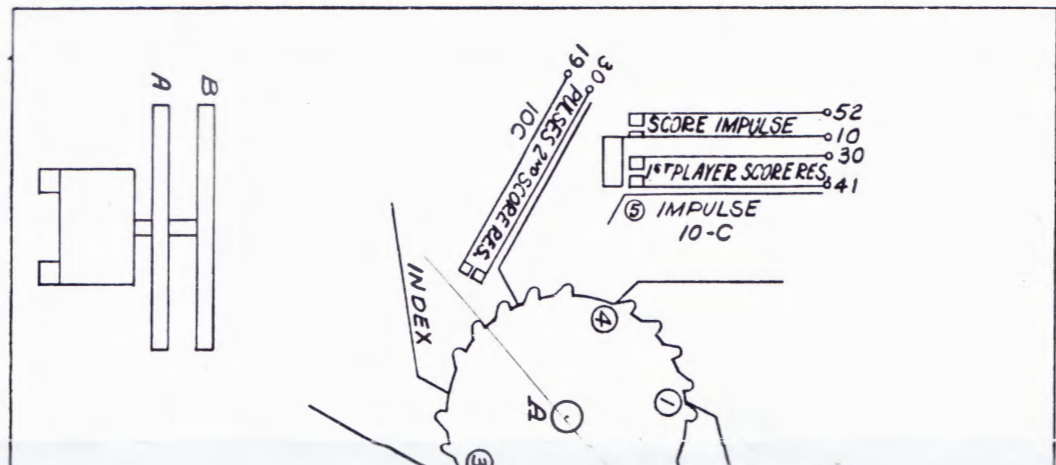

2

3

4

5

GREY 90

TO 36-2

TO 36-2

9
7
8
9
10
11

18

19

20

21

22

RD ABBREVIATIONS
 RELAY
 ROLL OVER
 SWITCH
 END OF STROKE
 STEP UNIT
 REPLAY
 LEFT
 RIGHT
 POSITION
 ADJUSTMENT
 SPECIAL
 NUMBER
 BOTTOM
 MOTOR
 OPEN WHEN ENERGIZED
 CLOSED WHEN ENERGIZED

M. Made 10-17-60