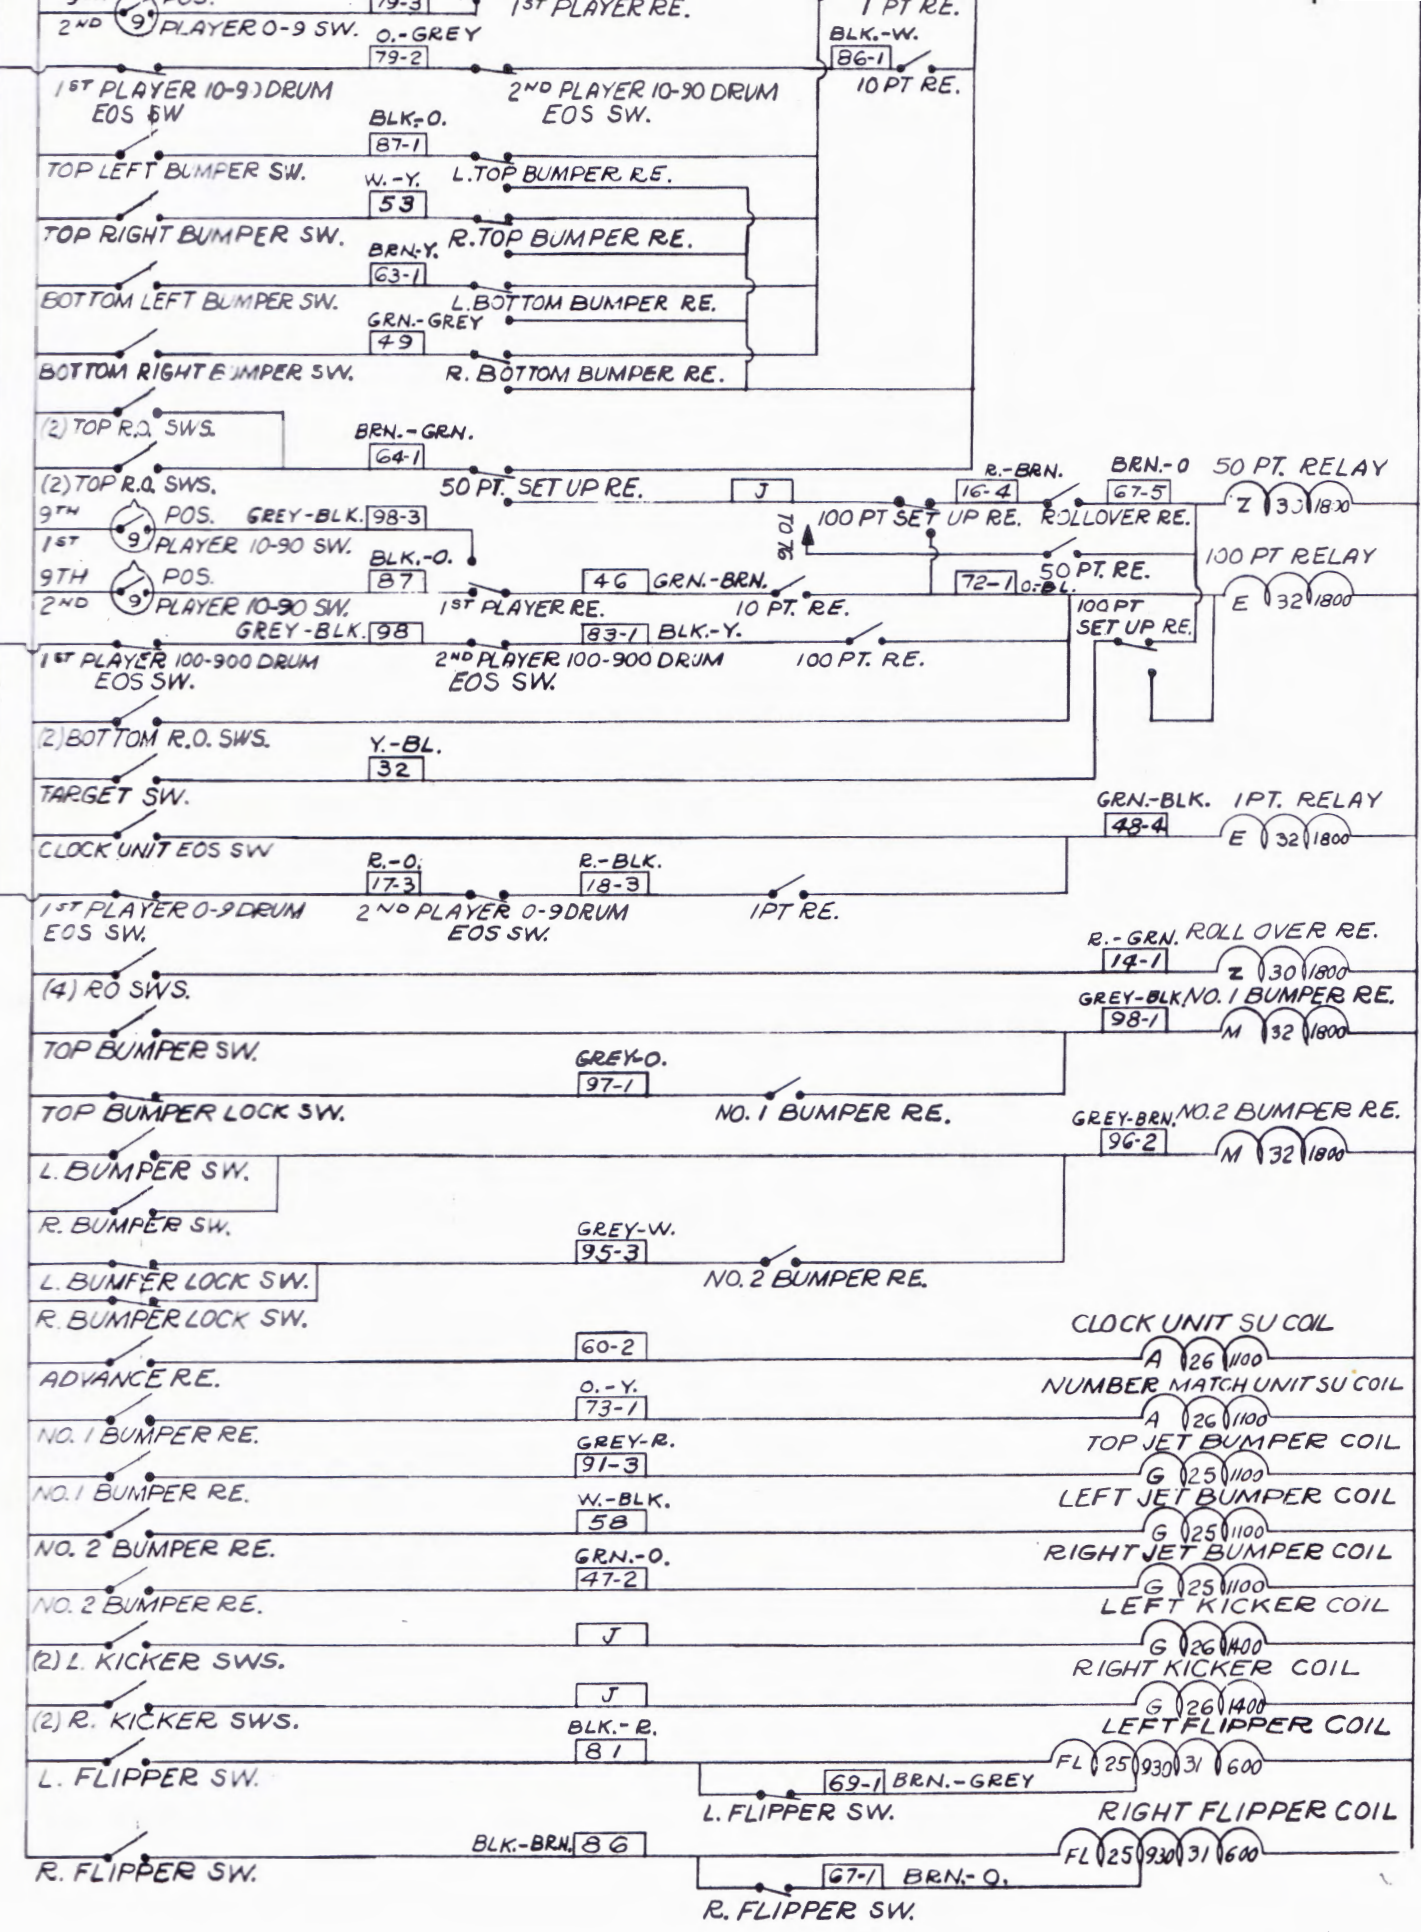

15 AMP
INSERT LITE
FUSE

10 AMP PLAYFIELD
LITE FUSE

BL.-W. 25X
R.-GRN. 14X

A-528
W-BL-1

Y.-W.
35-X

TO 75

30

1

2

3

4

5

GREY 90

TO 36-2

TO 36-2

9
7
8
9
10
11

18

19

20

21

22

RD ABBREVIATIONS
 RELAY
 ROLL OVER
 SWITCH
 END OF STROKE
 STEP UNIT
 REPLAY
 LEFT
 RIGHT
 POSITION
 ADJUSTMENT
 SPECIAL
 NUMBER
 BOTTOM
 MOTOR
 OPEN WHEN ENERGIZED
 CLOSED WHEN ENERGIZED

M. Made 10-17-60

MAGIC CLOCK
244