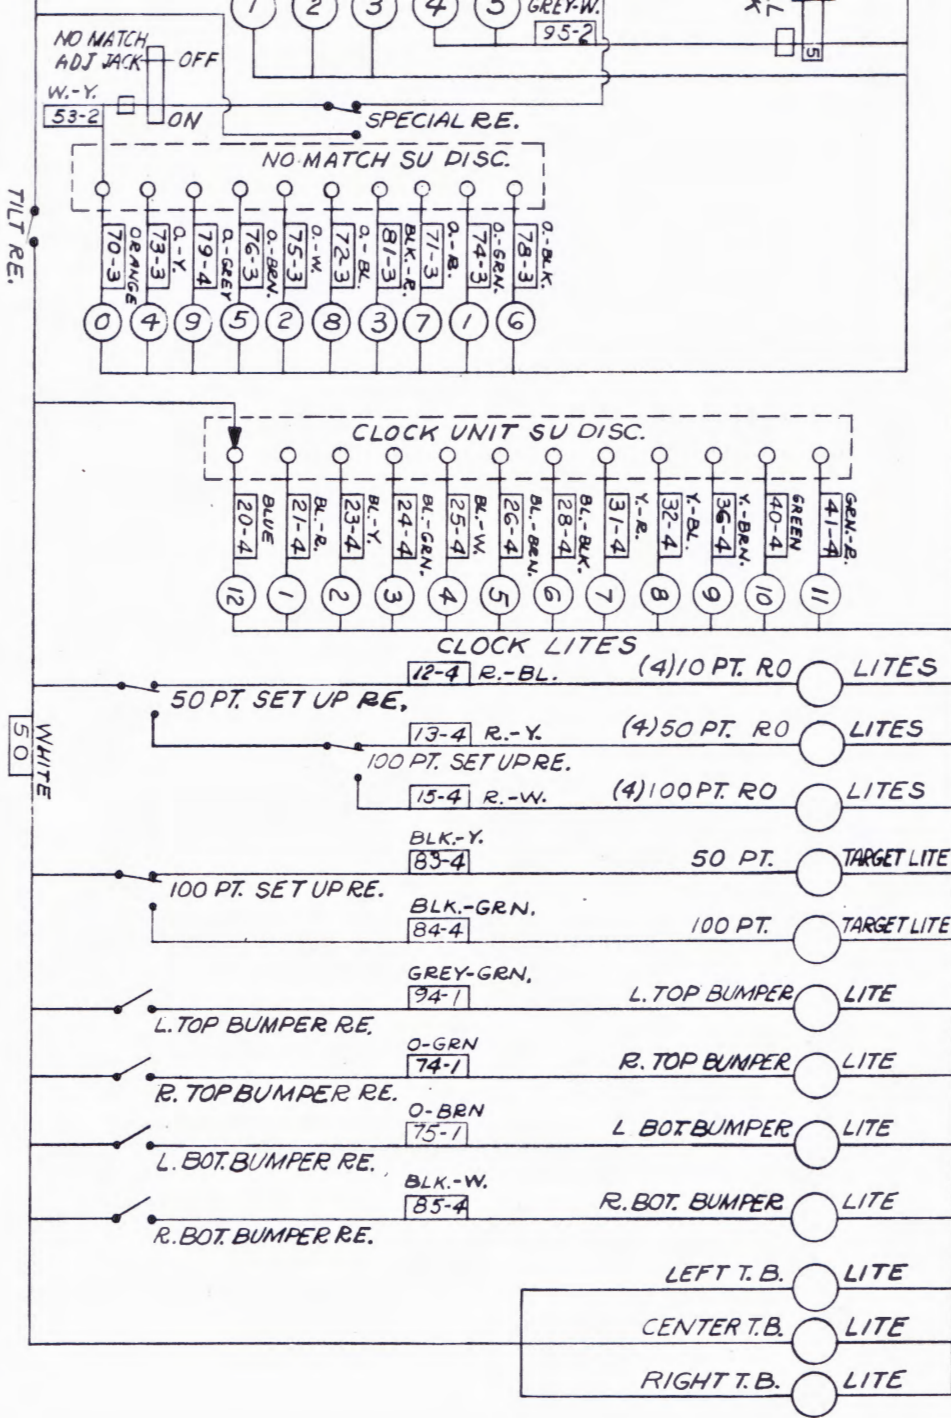

15 AMP
INSERT LITE
FUSE

10 AMP PLAYFIELD
LITE FUSE

BL.-W. 25X
R.-GRN. 14X

A-528
W-BL-1

Y.-W.
35-X

TO 75

30

1

2

3

4

5

GREY 90

TO 36-2

TO 36-2

9
7
8
9
10
11

18

19

20

21

22

RD ABBREVIATIONS
 RELAY
 ROLL OVER
 SWITCH
 END OF STROKE
 STEP UNIT
 REPLAY
 LEFT
 RIGHT
 POSITION
 ADJUSTMENT
 SPECIAL
 NUMBER
 BOTTOM
 MOTOR
 OPEN WHEN ENERGIZED
 CLOSED WHEN ENERGIZED

M. Made 10-17-60

MAGIC CLOCK
244