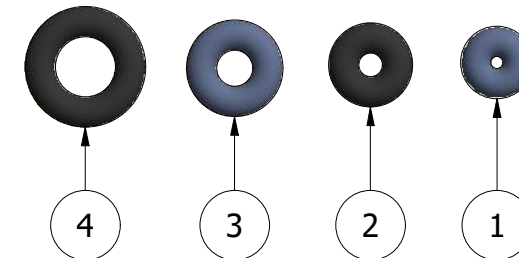

A3 Sheet - 1:1 Scale

PARTS LIST

ITEM	QTY	PART NUMBER	DESCRIPTION
1	11	205-03-01-00	3/8" Rubber Ring (OD)
2	-	205-03-02-00	7/16" Rubber Ring (OD)
3	10	205-03-03-00	3/16" Rubber Ring (ID)
4	-	205-03-04-00	5/16" Rubber Ring (ID)
5	-	205-03-05-00	3/8" Rubber Ring (ID)
6	-	205-03-06-00	7/16" Rubber Ring (ID)
7	2	205-03-07-00	3/4" Rubber Ring (ID)
8	1	205-03-08-00	1" Rubber Ring (ID)
9	-	205-03-09-00	1-1/4" Rubber Ring (ID)
10	2	205-03-10-00	1-1/2" Rubber Ring (ID)
11	-	205-03-11-00	1-3/4" Rubber Ring (ID)
12	-	205-03-12-00	2" Rubber Ring (ID)
13	-	205-03-13-00	2-1/4 Rubber Ring (ID)
14	2	205-03-14-00	2-1/2" Rubber Ring (ID)
15	-	205-03-15-00	2-3/4" Rubber Ring (ID)
16	-	205-03-16-00	3" Rubber Ring (ID)
17	-	205-03-17-00	3-1/4" Rubber Ring (ID)
18	-	205-03-18-00	3-1/2" Rubber Ring (ID)
19	13	205-02-02-00	Rubber Sleeve 1-1/16"
20	4	205-04-01-00	Flipper_Rubber_STD

DATE
27.05.2021

SHEET
1 of 1

PART
- 1004-01-02-00 - Alien_Rubber_List

REV
A