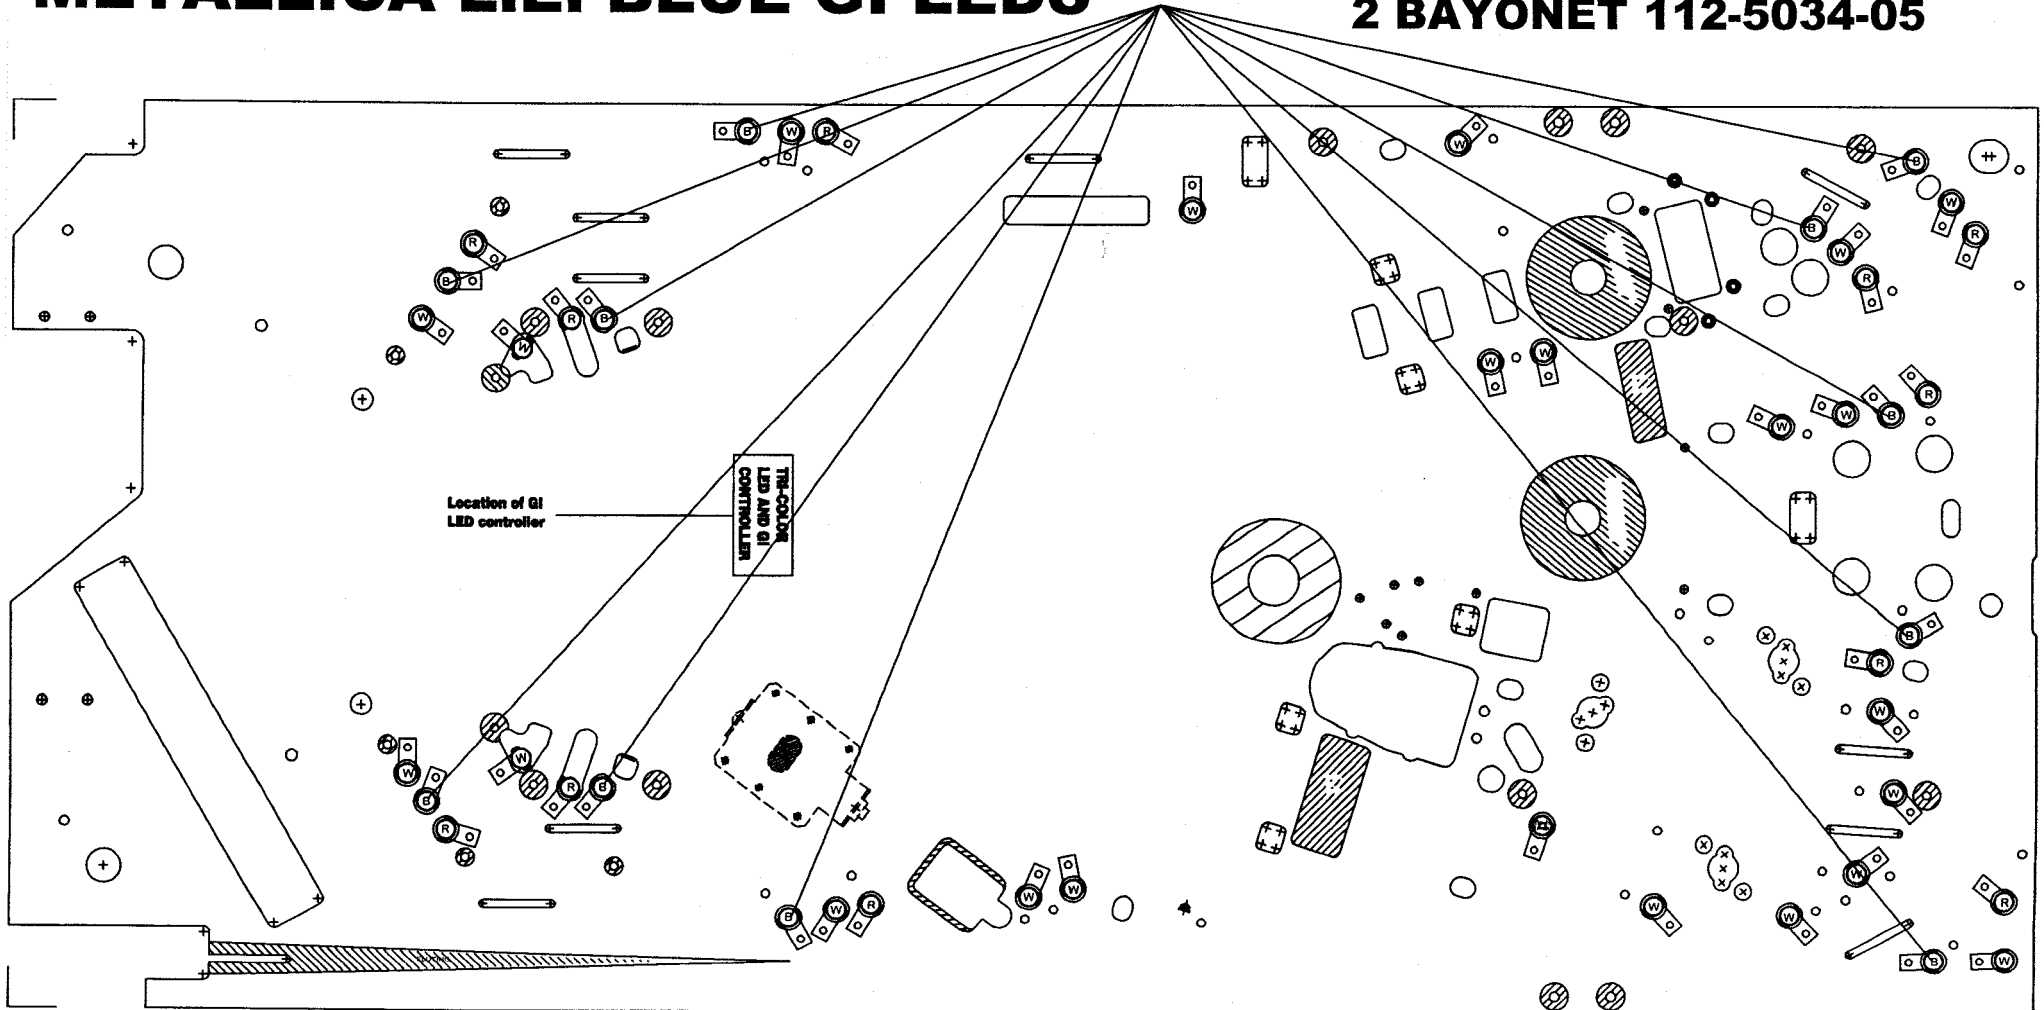

METALLICA L.E. RED GI LEDS

9 WEDGE BASE 112-5033-02
2 BAYONET 112-5034-02

Y19

METALLICA L.E. BLUE GI LEDS

9 WEDGE BASE 112-5033-05
2 BAYONET 112-5034-05

BOTTOM ARCH

2 BAYONET 112-5034-08 LED

2 WEDGE BASE 112-5031-01 LED

519-5223-88LED (6)
BAYONET SOCKET

6 BAYONET 112-5034-08 LED

BACK PANEL

**METALLICA L.E. WHITE GI LEDS
PLAYFIELD**

**22 WEDGE BASE 112-5033-08
2 BAYONET 112-5034-08**

Above Playfield:
G.I Reflector

Location of GI
LED controller

TRIM-ON
LED AND GI
CONTROLLER

Above Playfield:
G.I Reflector

Above Playfield:
G.I Reflector

V2A