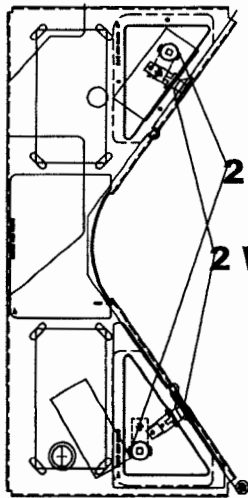

METALLICA L.E. RED GI LEDS

9 WEDGE BASE 112-5033-02
2 BAYONET 112-5034-02

Y19

METALLICA L.E. BLUE GI LEDS

9 WEDGE BASE 112-5033-05
2 BAYONET 112-5034-05

BOTTOM ARCH

2 BAYONET 112-5034-08 LED

2 WEDGE BASE 112-5031-01 LED