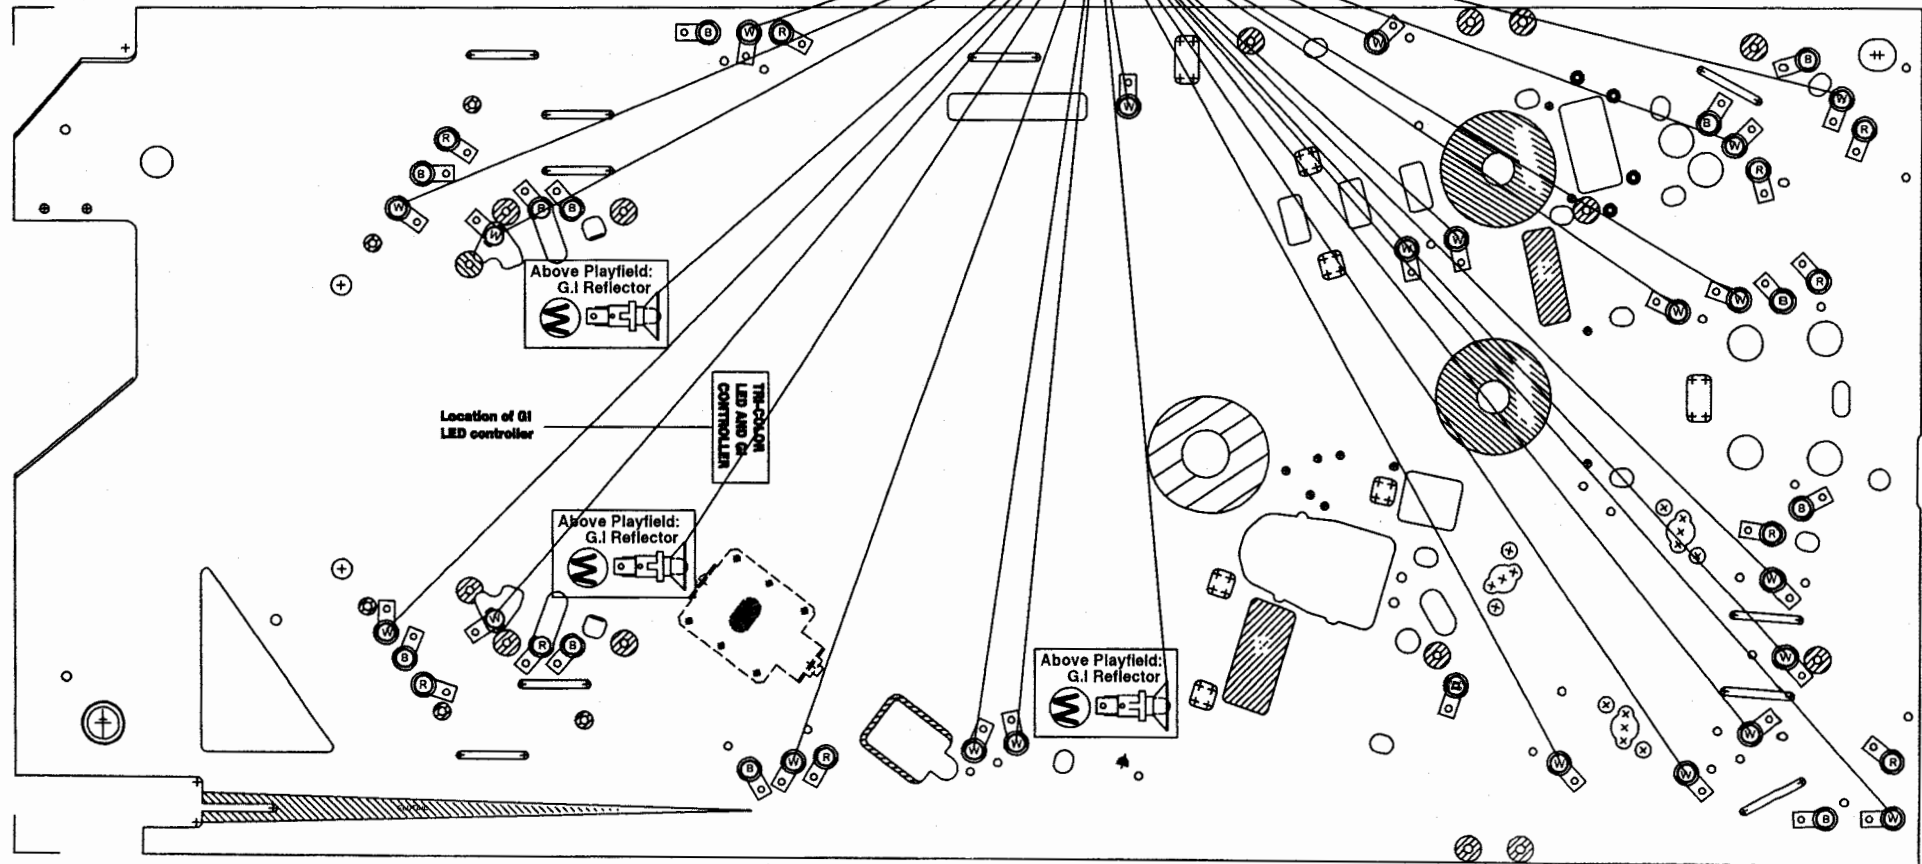

METALLICA L.E. RED GI LEDS

9 WEDGE BASE 112-5033-02
2 BAYONET 112-5034-02

Y19

METALLICA L.E. BLUE GI LEDS

9 WEDGE BASE 112-5033-05
2 BAYONET 112-5034-05

BOTTOM ARCH

2 BAYONET 112-5034-08 LED

2 WEDGE BASE 112-5031-01 LED

519-5223-88LED (6)
BAYONET SOCKET

6 BAYONET 112-5034-08 LED

BACK PANEL

**METALLICA L.E. WHITE GI LEDS
PLAYFIELD**

**22 WEDGE BASE 112-5033-08
2 BAYONET 112-5034-08**

Above Playfield:
G.I Reflector

Location of GI
LED controller

TRIM-ON
LED AND GI
CONTROLLER

Above Playfield:
G.I Reflector

Above Playfield:
G.I Reflector

V2A