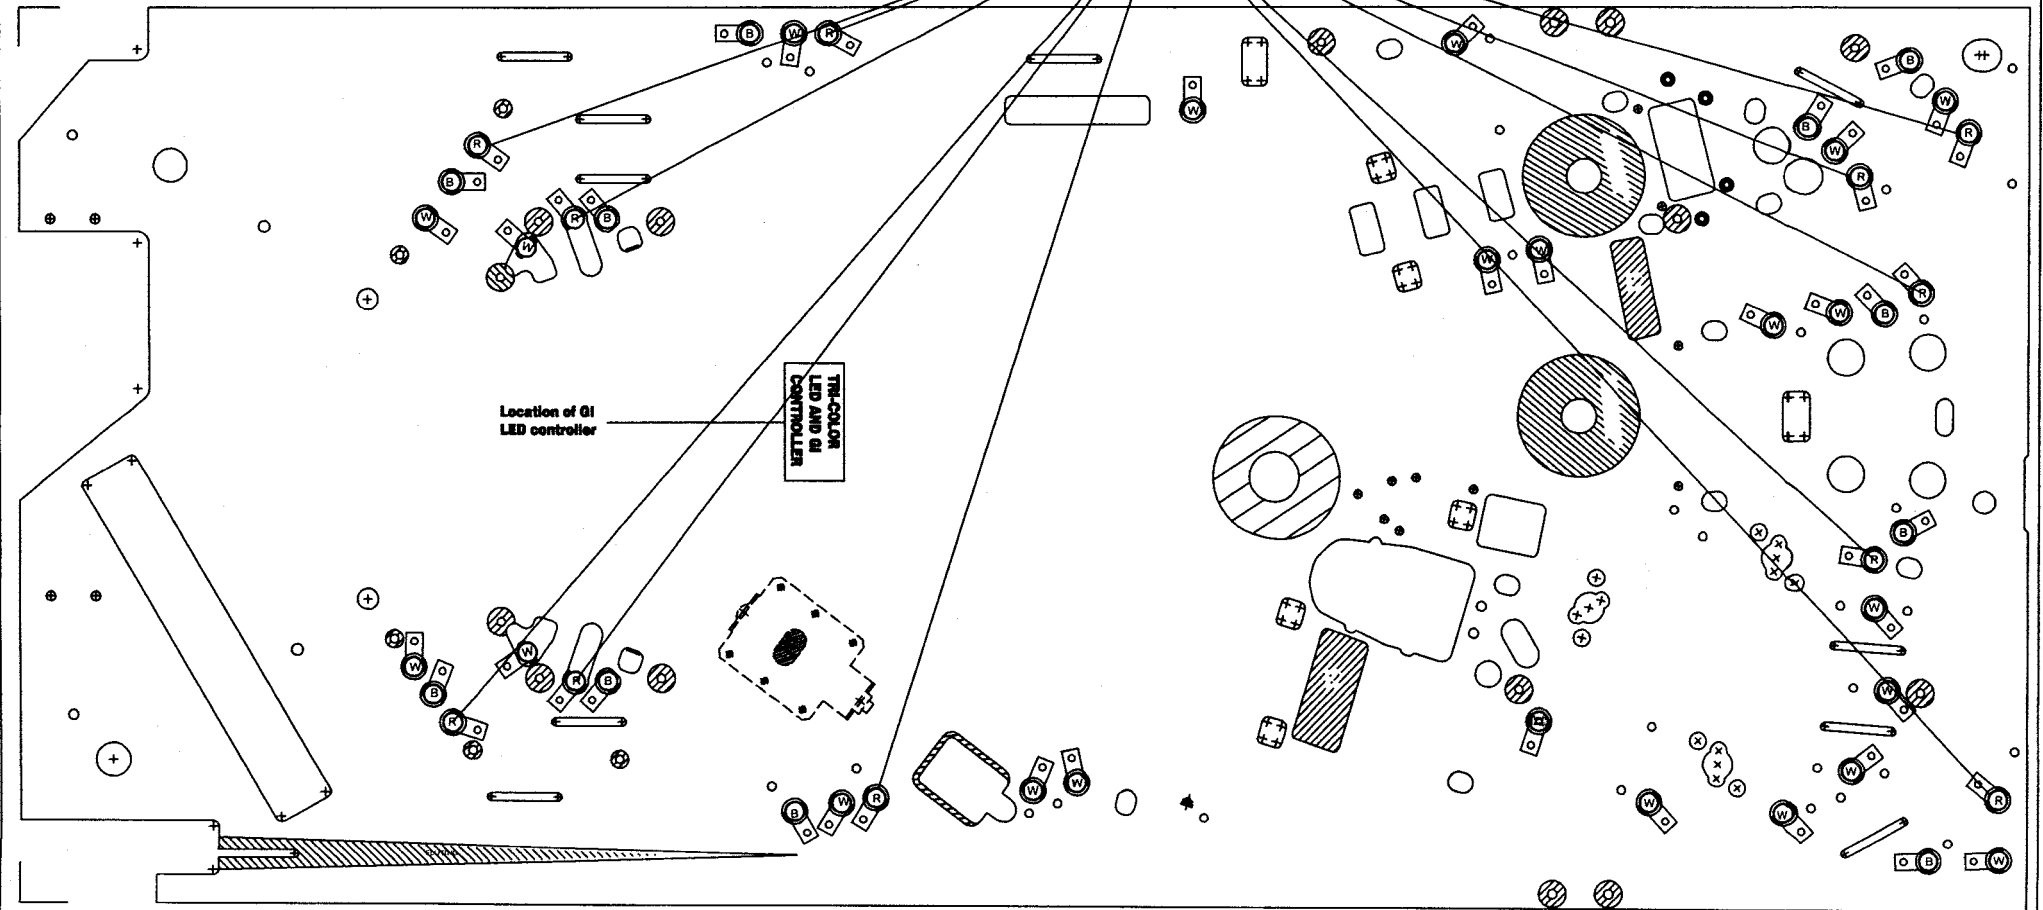

METALLICA L.E. RED GI LEDS

9 WEDGE BASE 112-5033-02
2 BAYONET 112-5034-02

Y19

METALLICA L.E. BLUE GI LEDS

9 WEDGE BASE 112-5033-05
2 BAYONET 112-5034-05

BOTTOM ARCH

2 BAYONET 112-5034-08 LED

2 WEDGE BASE 112-5031-01 LED

519-5223-88LED (6)
BAYONET SOCKET

6 BAYONET 112-5034-08 LED

BACK PANEL

**METALLICA L.E. WHITE GI LEDS
PLAYFIELD**

**22 WEDGE BASE 112-5033-08
2 BAYONET 112-5034-08**

Above Playfield:
G.I Reflector

Location of GI
LED controller

TRIM-ON
LED AND GI
CONTROLLER

Above Playfield:
G.I Reflector

Above Playfield:
G.I Reflector

V2A