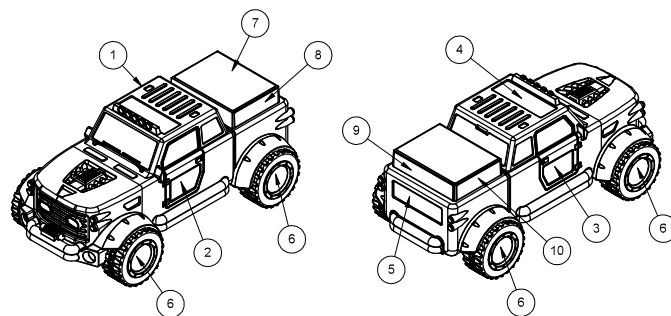

5.57 TRUCK SPINNER TOP ASSEMBLY

511-2011-00

ID	Part Number	Description	Qty
1	530-8018-00	SHAFT, TRUCK SPINNER	1
2	515-2037-00	BALL, STUDDED, TRUCK SPINNER	1
3	240-5102-00	8-32 NYLON LOCK NUT	1
4	242-5005-00	#8 WASHER	1
5	232-5301-00	SCREW, 8-32 X 3/8" PPH SEMS	1
6	535-2043-00	BRACKET, TRUCK MOUNTING PLATE	1
7	237-5809-00	SCREW, #6 X 1/2" PTH A	4
8	511-2908-00	TRUCK ASM, LE	1
9	545-5348-01	3/16 ID RUBBER RING	4

5.58 TRUCK DECAL ASSEMBLY

511-2908-00

ID	Part Number	Description	Qty
1	550-5511-00	SCULPT, TRUCK, JURASSIC PARK	1
2	820-1088-80	DECAL, JURASSIC PARK LE, -80	1
3	820-1088-81	DECAL, JURASSIC PARK LE, -81	1
4	820-1088-82	DECAL, JURASSIC PARK LE, -82	1
5	820-1088-83	DECAL, JURASSIC PARK LE, -83	1
6	820-1088-85	DECAL, JURASSIC PARK LE, -85	4
7	820-1088-86	DECAL, JURASSIC PARK LE, -86	1
8	820-1088-87	DECAL, JURASSIC PARK LE, -87	1
9	820-1088-88	DECAL, JURASSIC PARK LE, -88	1
10	820-1088-89	DECAL, JURASSIC PARK LE, -89	1

5.59 TRUCK SPINNER BOTTOM ASSEMBLY

511-2012-00

ID	Part Number	Description	Qty
1	535-2041-00	BRACKET, TRUCK SPINNER	1
2	545-5070-00	FLIPPER BUSHING	1
3	237-5976-02	SCREW, 6-32 X 3/8" HWH SWAGE	3
4	520-8102-00	OPTO BOARD, TRUCK SPINNER	1
5	232-5209-00	SCREW, 6-32 X 3/16" PPH SEMS	2