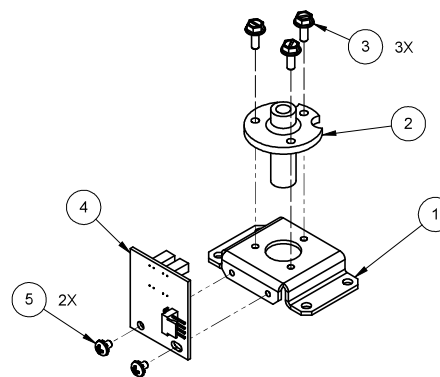

5.57 TRUCK SPINNER TOP ASSEMBLY

511-2011-00

ID	Part Number	Description	Qty
1	530-8018-00	SHAFT, TRUCK SPINNER	1
2	515-2037-00	BALL, STUDDED, TRUCK SPINNER	1
3	240-5102-00	8-32 NYLON LOCK NUT	1
4	242-5005-00	#8 WASHER	1
5	232-5301-00	SCREW, 8-32 X 3/8" PPH SEMS	1
6	535-2043-00	BRACKET, TRUCK MOUNTING PLATE	1
7	237-5809-00	SCREW, #6 X 1/2" PTH A	4
8	511-2908-00	TRUCK ASM, LE	1
9	545-5348-01	3/16 ID RUBBER RING	4

5.58 TRUCK DECAL ASSEMBLY

511-2908-00

ID	Part Number	Description	Qty
1	550-5511-00	SCULPT, TRUCK, JURASSIC PARK	1
2	820-1088-80	DECAL, JURASSIC PARK LE, -80	1
3	820-1088-81	DECAL, JURASSIC PARK LE, -81	1
4	820-1088-82	DECAL, JURASSIC PARK LE, -82	1
5	820-1088-83	DECAL, JURASSIC PARK LE, -83	1
6	820-1088-85	DECAL, JURASSIC PARK LE, -85	4
7	820-1088-86	DECAL, JURASSIC PARK LE, -86	1
8	820-1088-87	DECAL, JURASSIC PARK LE, -87	1
9	820-1088-88	DECAL, JURASSIC PARK LE, -88	1
10	820-1088-89	DECAL, JURASSIC PARK LE, -89	1

5.59 TRUCK SPINNER BOTTOM ASSEMBLY

511-2012-00

ID	Part Number	Description	Qty
1	535-2041-00	BRACKET, TRUCK SPINNER	1
2	545-5070-00	FLIPPER BUSHING	1
3	237-5976-02	SCREW, 6-32 X 3/8" HWH SWAGE	3
4	520-8102-00	OPTO BOARD, TRUCK SPINNER	1
5	232-5209-00	SCREW, 6-32 X 3/16" PPH SEMS	2