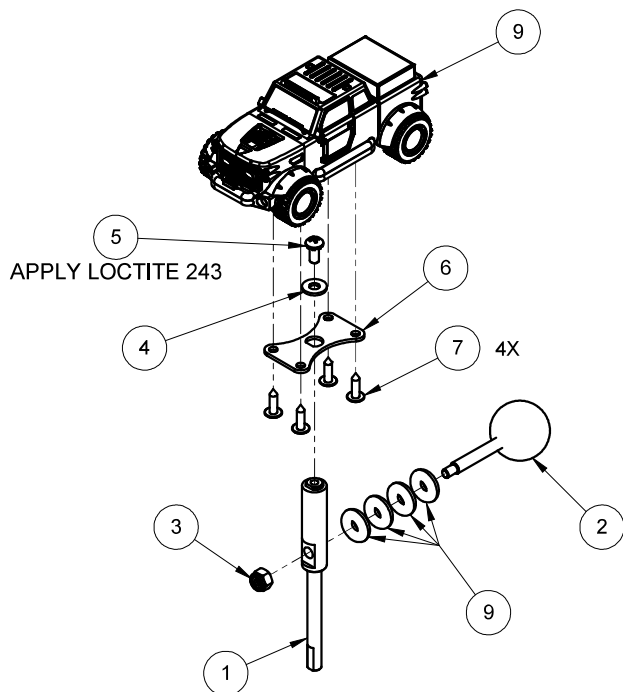

5.57 TRUCK SPINNER TOP ASSEMBLY

511-2011-00

ID	Part Number	Description	Qty
1	530-8018-00	SHAFT, TRUCK SPINNER	1
2	515-2037-00	BALL, STUDDED, TRUCK SPINNER	1
3	240-5102-00	8-32 NYLON LOCK NUT	1
4	242-5005-00	#8 WASHER	1
5	232-5301-00	SCREW, 8-32 X 3/8" PPH SEMS	1
6	535-2043-00	BRACKET, TRUCK MOUNTING PLATE	1
7	237-5809-00	SCREW, #6 X 1/2" PTH A	4
8	511-2908-00	TRUCK ASM, LE	1
9	545-5348-01	3/16 ID RUBBER RING	4

5.58 TRUCK DECAL ASSEMBLY

511-2908-00

ID	Part Number	Description	Qty
1	550-5511-00	SCULPT, TRUCK, JURASSIC PARK	1
2	820-1088-80	DECAL, JURASSIC PARK LE, -80	1
3	820-1088-81	DECAL, JURASSIC PARK LE, -81	1
4	820-1088-82	DECAL, JURASSIC PARK LE, -82	1
5	820-1088-83	DECAL, JURASSIC PARK LE, -83	1
6	820-1088-85	DECAL, JURASSIC PARK LE, -85	4
7	820-1088-86	DECAL, JURASSIC PARK LE, -86	1
8	820-1088-87	DECAL, JURASSIC PARK LE, -87	1
9	820-1088-88	DECAL, JURASSIC PARK LE, -88	1
10	820-1088-89	DECAL, JURASSIC PARK LE, -89	1

5.59 TRUCK SPINNER BOTTOM ASSEMBLY

511-2012-00

ID	Part Number	Description	Qty
1	535-2041-00	BRACKET, TRUCK SPINNER	1
2	545-5070-00	FLIPPER BUSHING	1
3	237-5976-02	SCREW, 6-32 X 3/8" HWH SWAGE	3
4	520-8102-00	OPTO BOARD, TRUCK SPINNER	1
5	232-5209-00	SCREW, 6-32 X 3/16" PPH SEMS	2