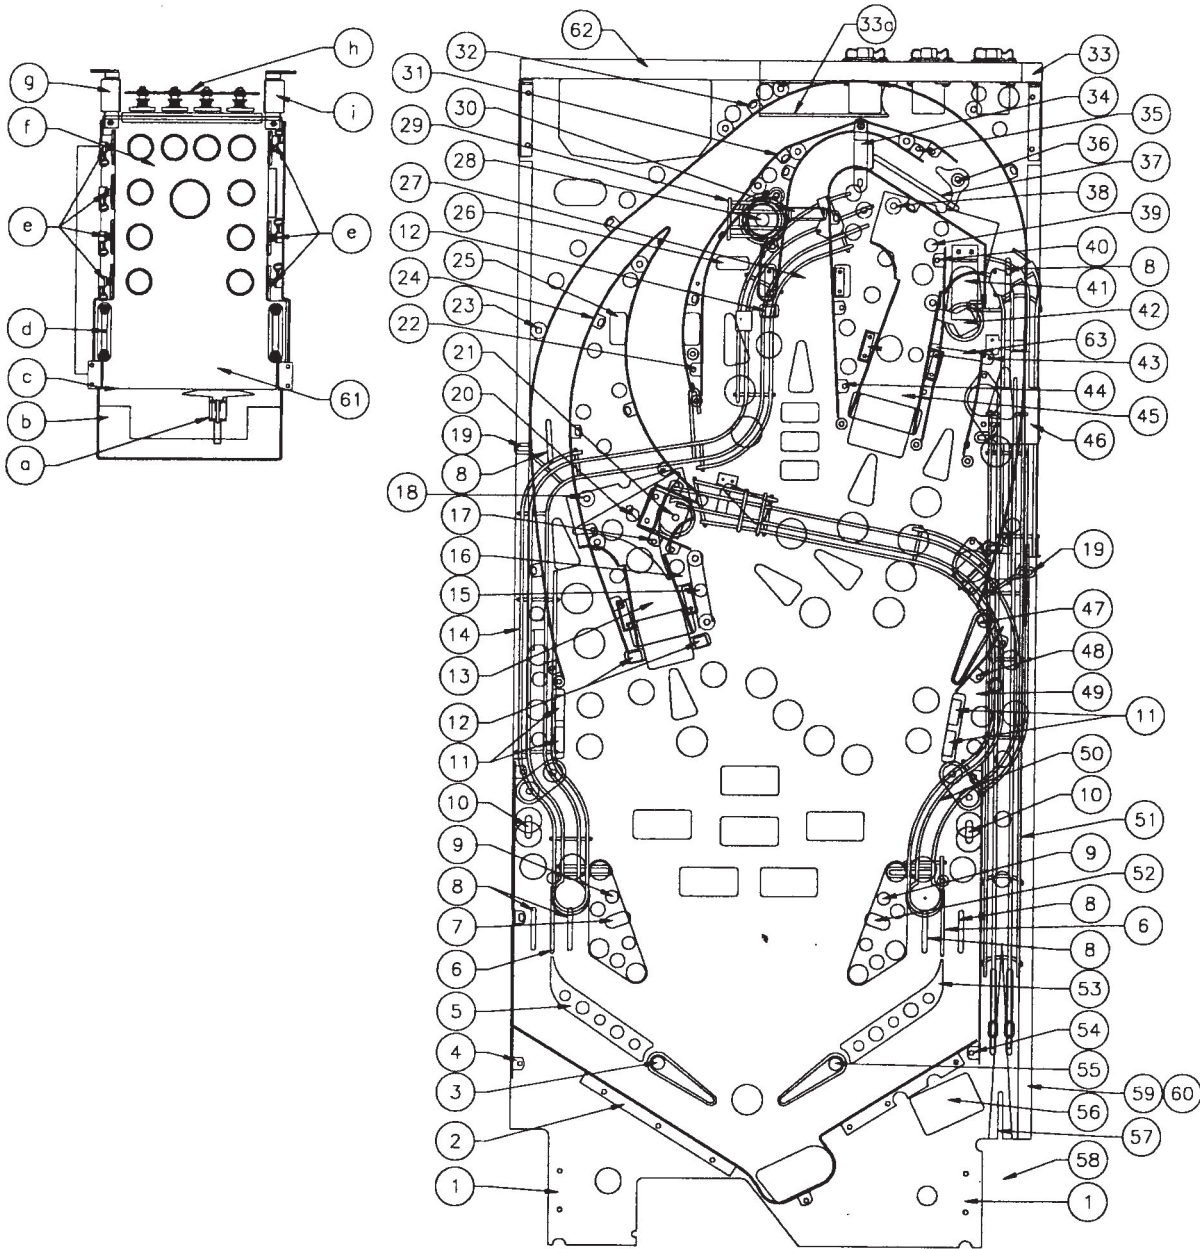

# UPPER PLAYFIELD PARTS

**Miscellaneous**

- A-13204-50032
- A-13769-50032
- A-13769A-50032
- A-15646-3
- A-16120-1
- A-18159-1
- A-19603-8
- A-19603-9
- A-19603-10
- C-13940-1
- 03-9315-1
- 03-9315-2

- Bottom Arch Assembly
- Screened Playfield
- Screened Mini-playfield
- Opto SW-24 P.C.B. Assy.
- D.C. Motor Control Assembly
- 10 Opto P.C.B. Assembly
- Large Right Rear Plastic Assy.
- Small Rear Plastic Assy.
- Wood Rail Plastic Assy.
- 5 Sw & Diode P.C.B. Assy.
- \*\*Full Playfield Mylar
- Mini-playfield Mylar

- 03-9315-3
- 03-9315-4
- 03-9315-5
- 03-9315-6
- 20-6500

- Ball Return Mylar
- Ball Return Mylar
- Upper Loop Mylar
- Main Loop Mylar
- Steel Ball 1 1/6" (5)

†Located Under Mini-playfield

\*Not Shown

\*\*The Shadow hardcoat playfield does not require a full mylar. However, mylars can be purchased through your local Bally Distributor.