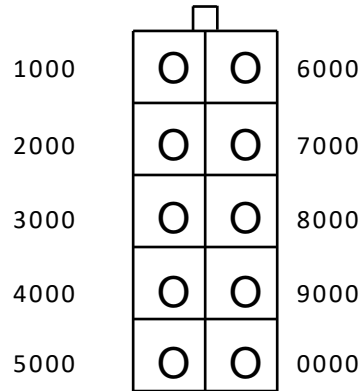

SCORE ADJUSTMENT

PLUG IN
FOR SCORES

BLUE WIRE
21,000 TO 30,000
YELLOW WIRE
31,000 TO 40,000
WHITE WIRE
41,000 TO 50,000

PLUG IN BROWN
WIRE FOR SCORES
51,000 TO 60,000
ORANGE WIRE
61,000 TO 70,000
BLACK WIRE
71,000 TO 80,000
GRAY WIRE
81,000 TO 90,000
PLUG IN RED
WIRE FOR SCORES
91,000 TO 100,000

EXAMPLE: DESIRED SCORE 30,000 PLUG BLUE WIRE INTO
0000 SOCKET.
DESIRED SCORE 25,000 PLUG BLUE WIRE INTO
5000 SOCKET.