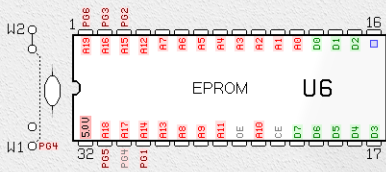

J201 (EXTEND)

J202 (SOUND)

BY SASCHA U

FLIPPED VIEW

5764-12431-04