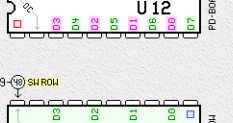

J201 (EXTEND)

J202 (SOUND)

BY SASCHA U

FLIPPED VIEW

5764-12431-04