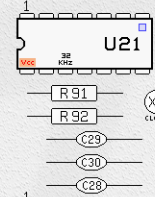

J201 (EXTEND)

J202 (SOUND)

BY SASCHA U

FLIPPED VIEW

5764-12431-04