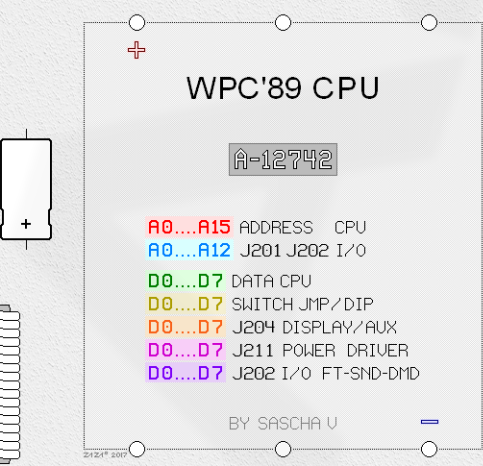

J201 (EXTEND)

J202 (SOUND)

BY SASCHA U

FLIPPED VIEW

5764-12431-04