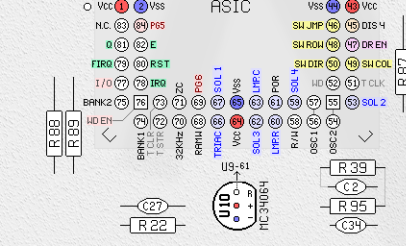

J201 (EXTEND)

J202 (SOUND)

BY SASCHA U

FLIPPED VIEW

5764-12431-04