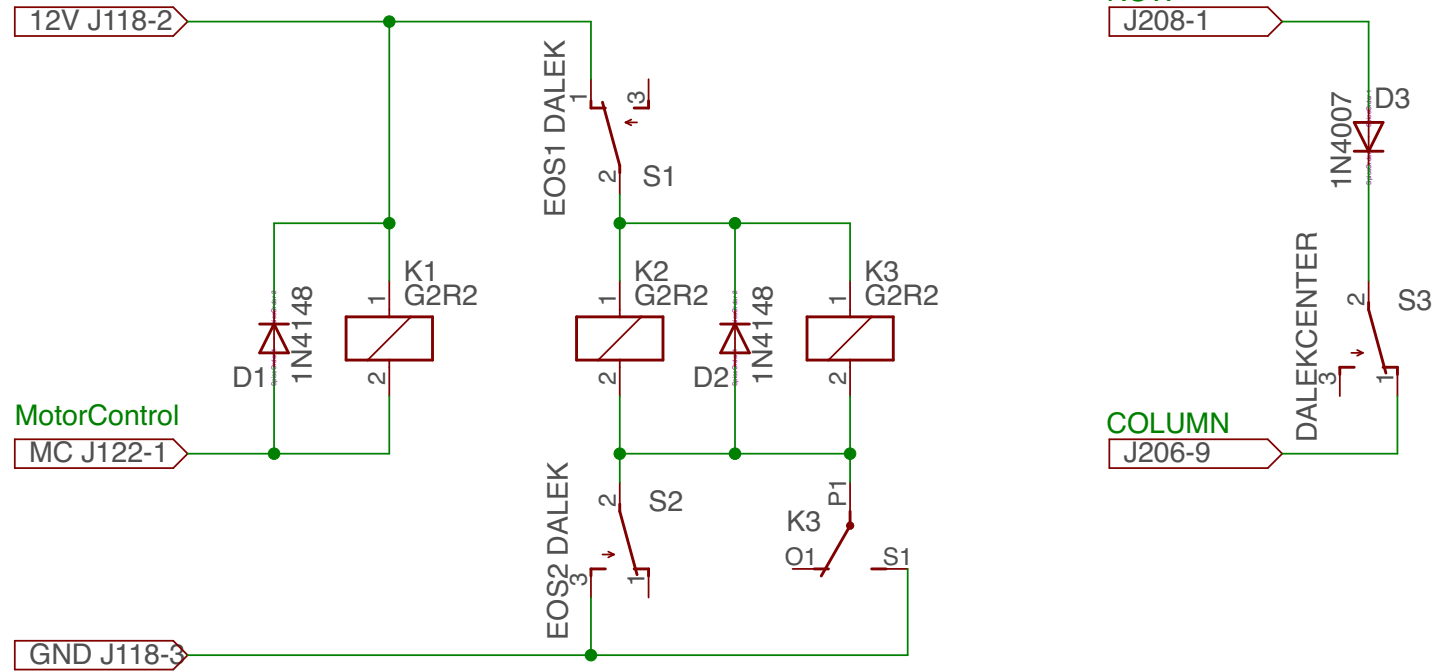

Doctor Who Pinball, Moving Dalek head

DALEK TOP VIEW

Designed by William Jonker and his father Willem Jonker in 2001. The Netherlands.