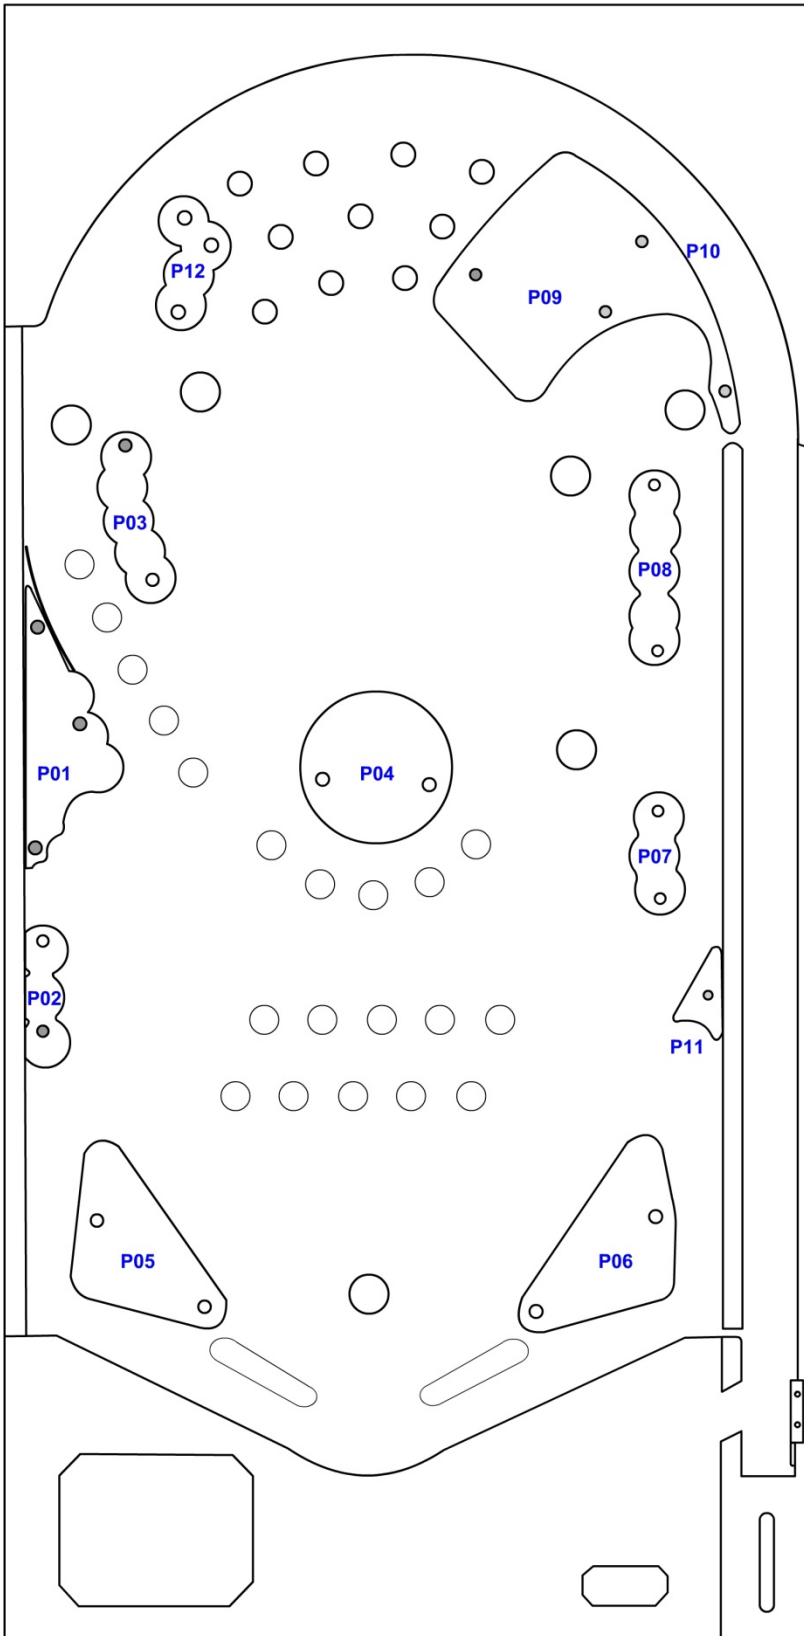

MONTE CARLO Playfield Chart

PLASTICS (LIGHT SHIELDS)

Set Part Number A-2890-90

ID	DESC	LOCATION	PART NO
P01	5 Chips RWRBW	Upper Middle Left	M-1330-85-1
P02	3 Chips WBR	Lower Middle Left	M-1330-85-2
P03	5 chips RWRBW	Upper Left	M-1330-85-3
P04	Clear Round	Middle	M-1330-85-4
P05	Girl	Lower Left	M-1330-85-5
P06	Girl With Chip	Lower Right	M-1330-85-6
P07	3 Chips BWR	Middle Right	M-1330-85-7
P08	5 Chips WRWBR	Upper Middle Right	M-1330-85-8
P09	Girl With Chip Stacks	Upper Right	M-1330-85-9
P10	Clear	Under P09	M-1330-85-10
P11	2 Chips BR	Lower Right	M-1330-85-11
P12	4 Chips RWRB	Upper Left	M-1330-85-12