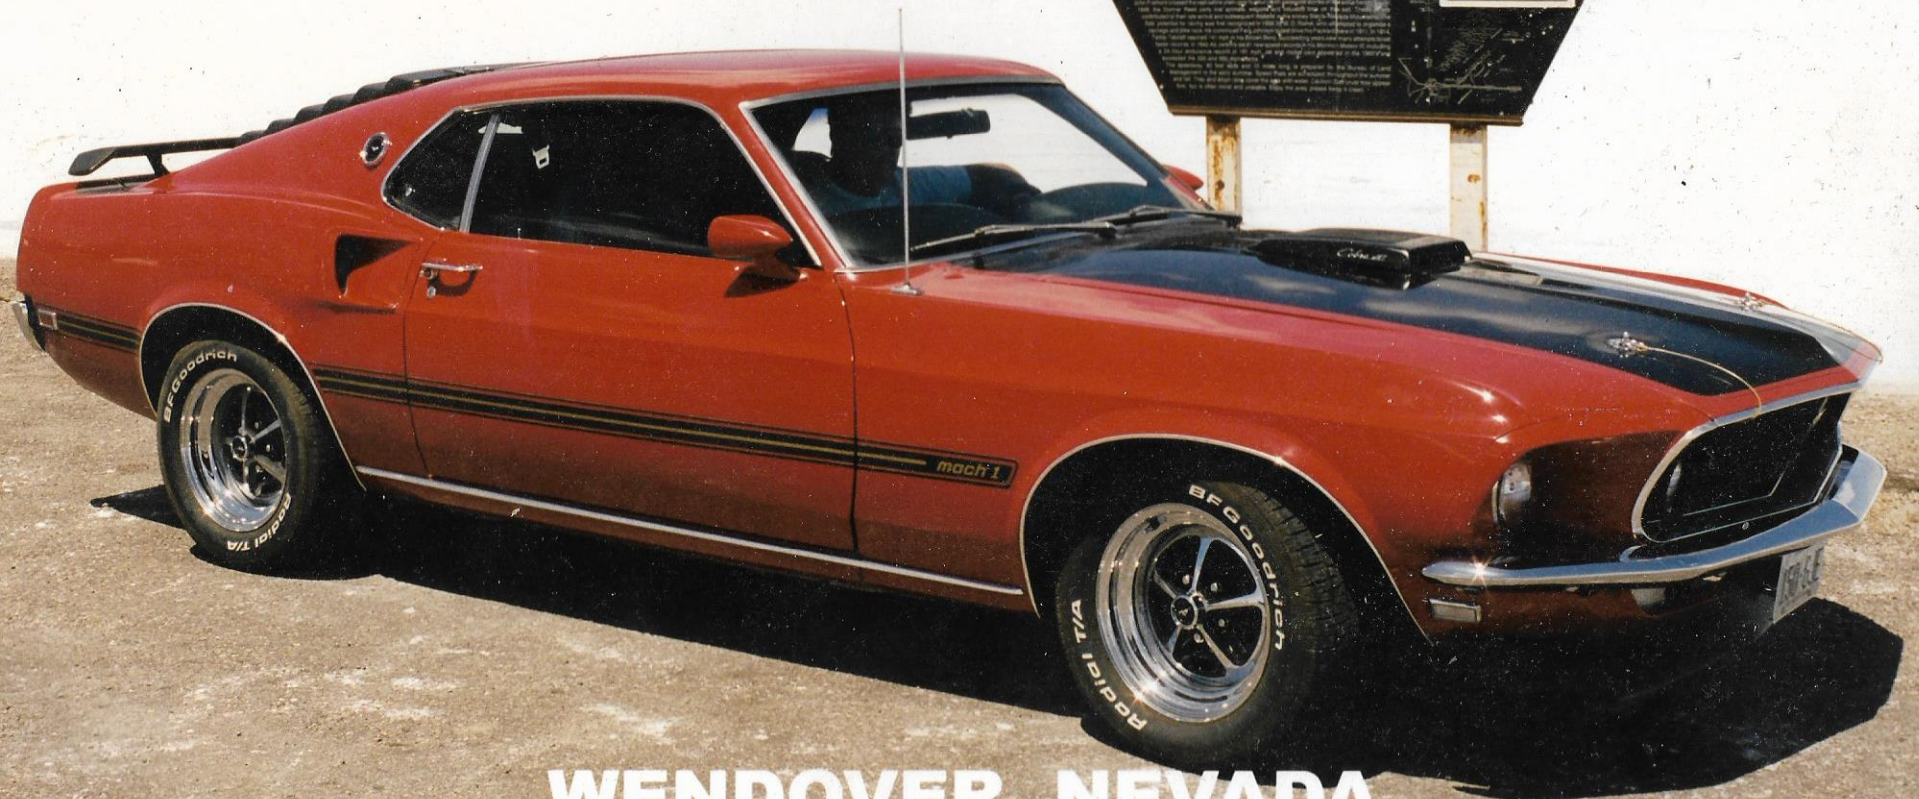

# STATELINE CASINO CLASSIC CAR CRUISE '98

**WENDOVER, NEVADA**