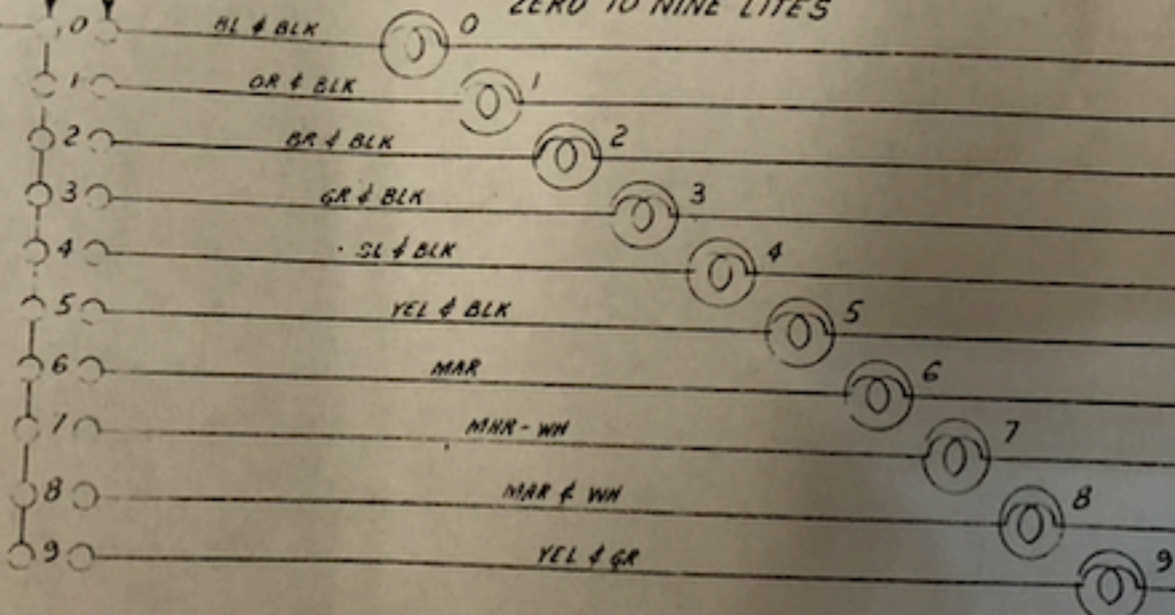

WN-RED

0-9 UNIT

ZERO TO NINE LITES

X
WN-BP
IN
SL-GR

OUT
MATCH
FEATURE
ADJUSTMENT

10,000 UNIT