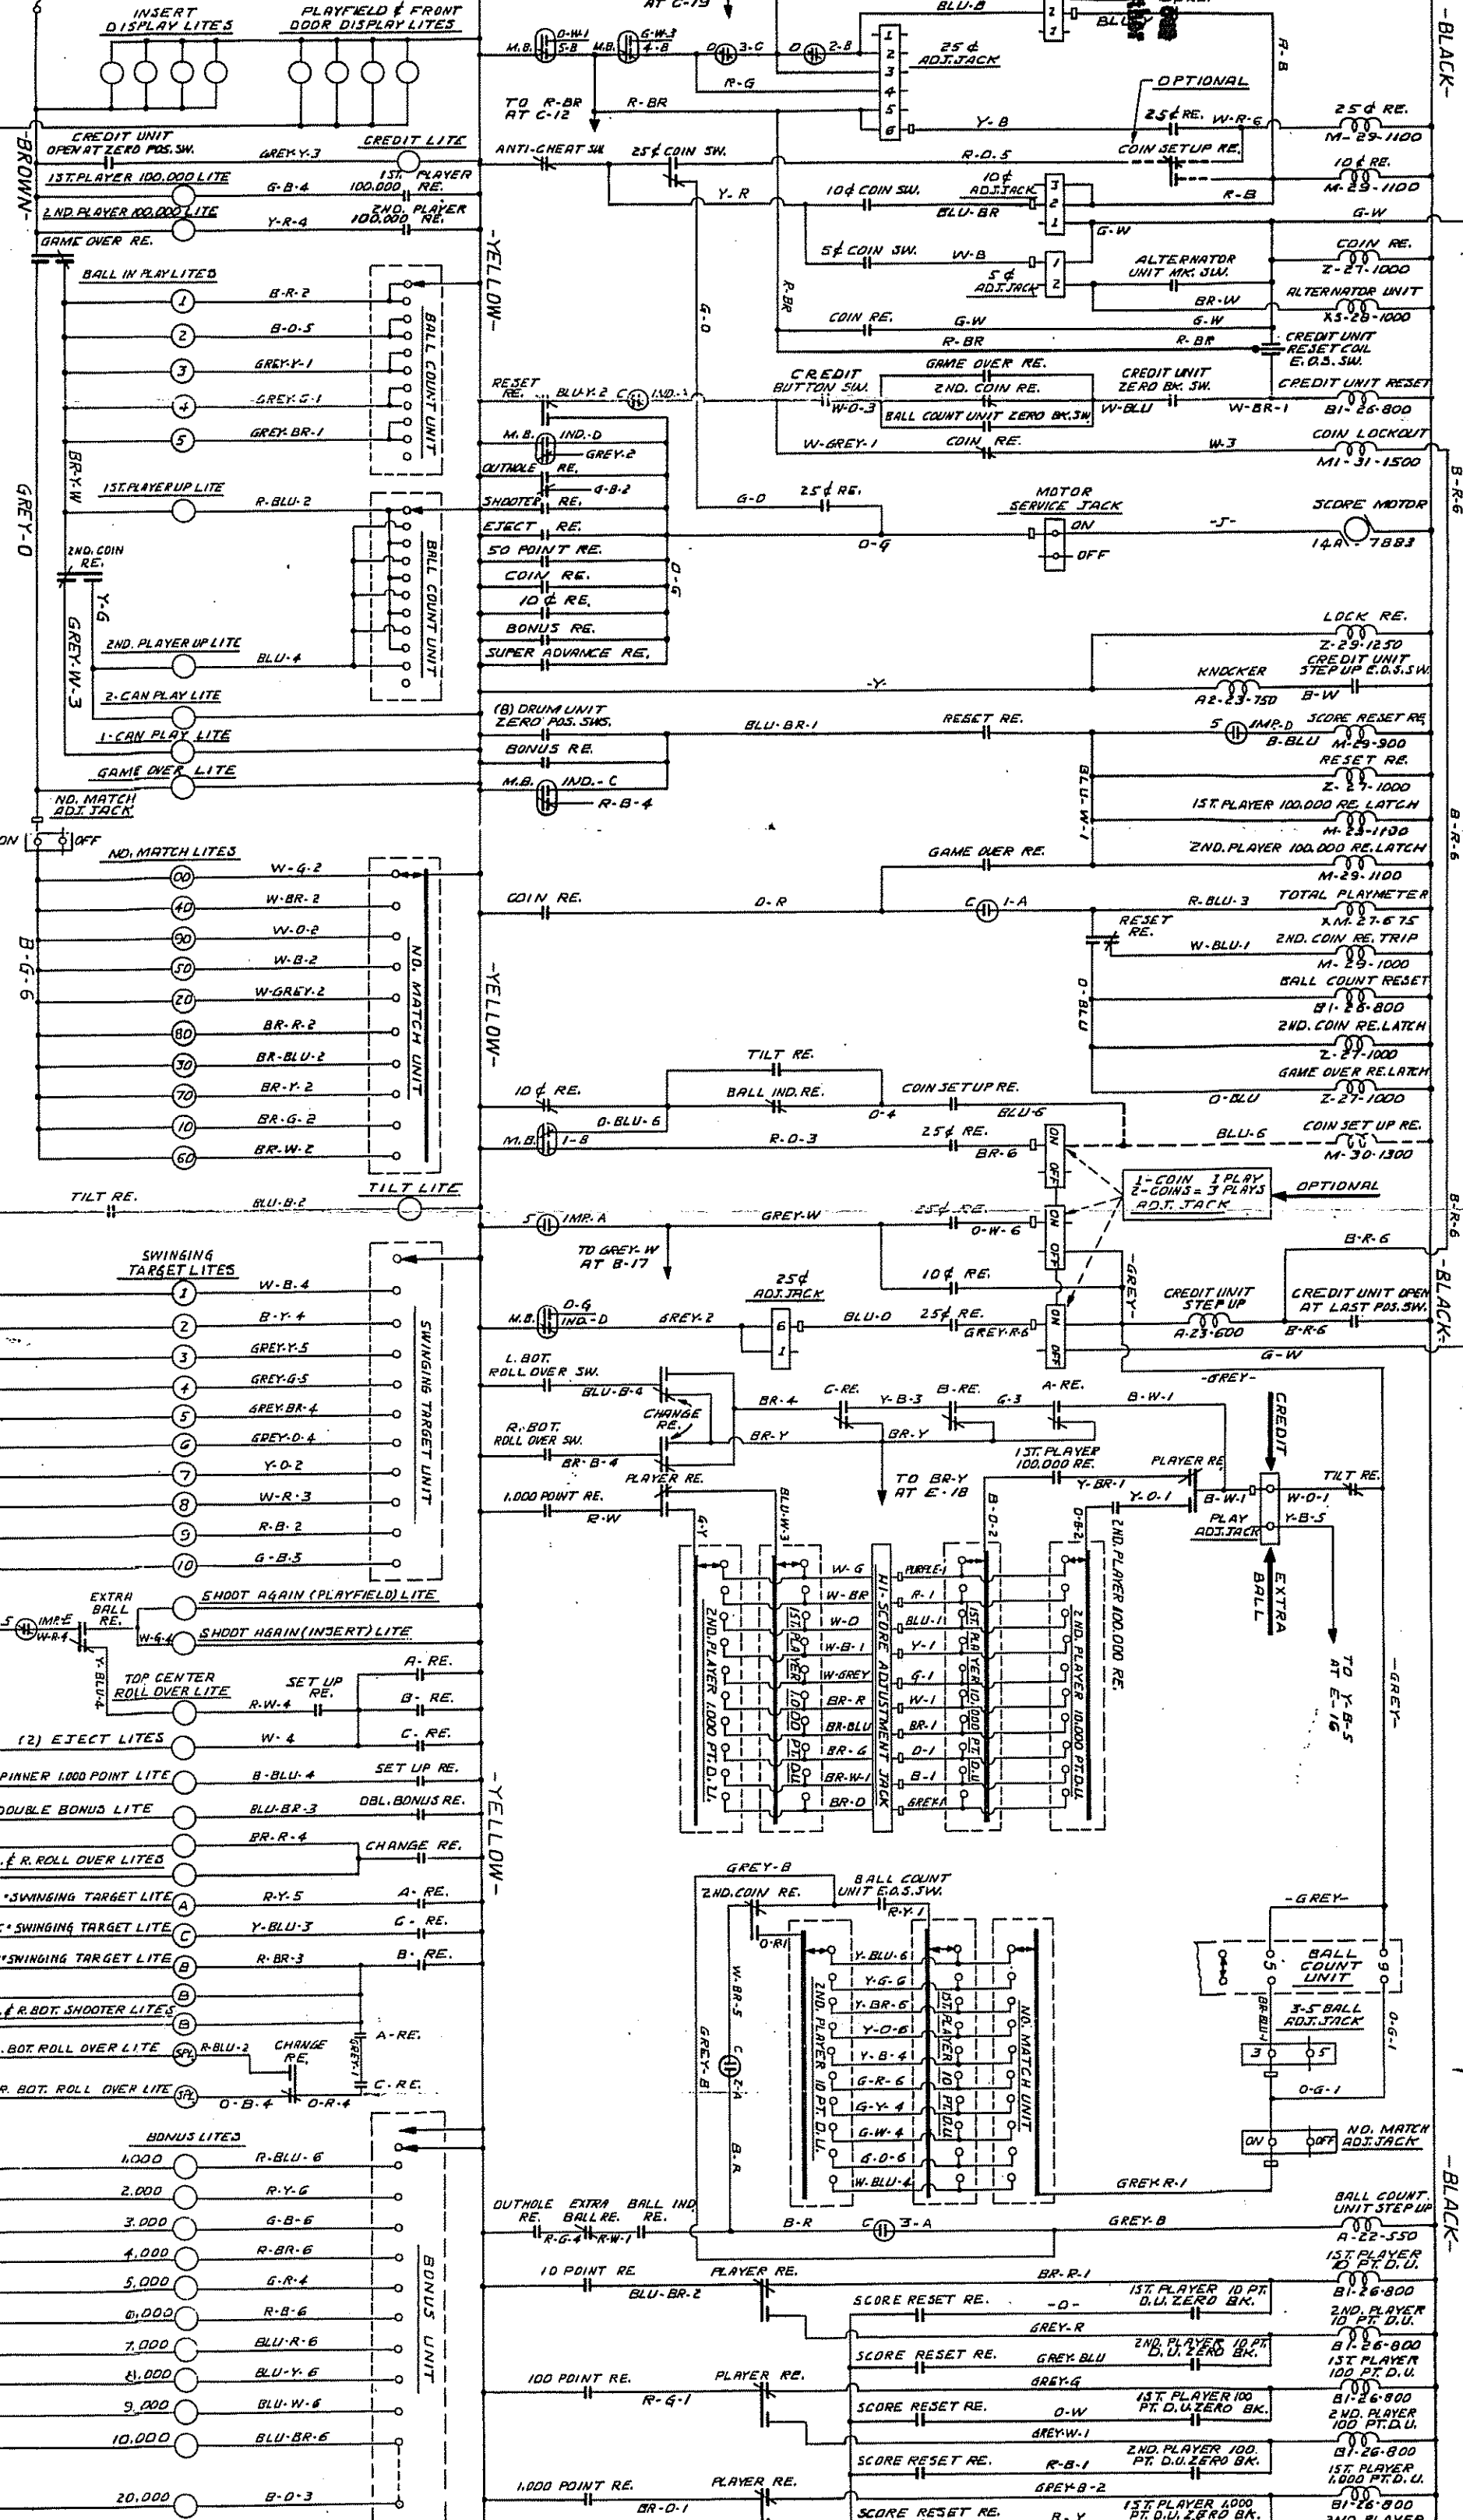

Due to wire shortages of various colors, some wire colors may be substituted on wiring diagrams.

WILLIAMS ELECTRONICS INC.
3401 N. CALIFORNIA AVE.
CHICAGO, ILLINOIS 60641
MAY 1958 REVISED EDITION

SPACE ODYSSEY
462 D