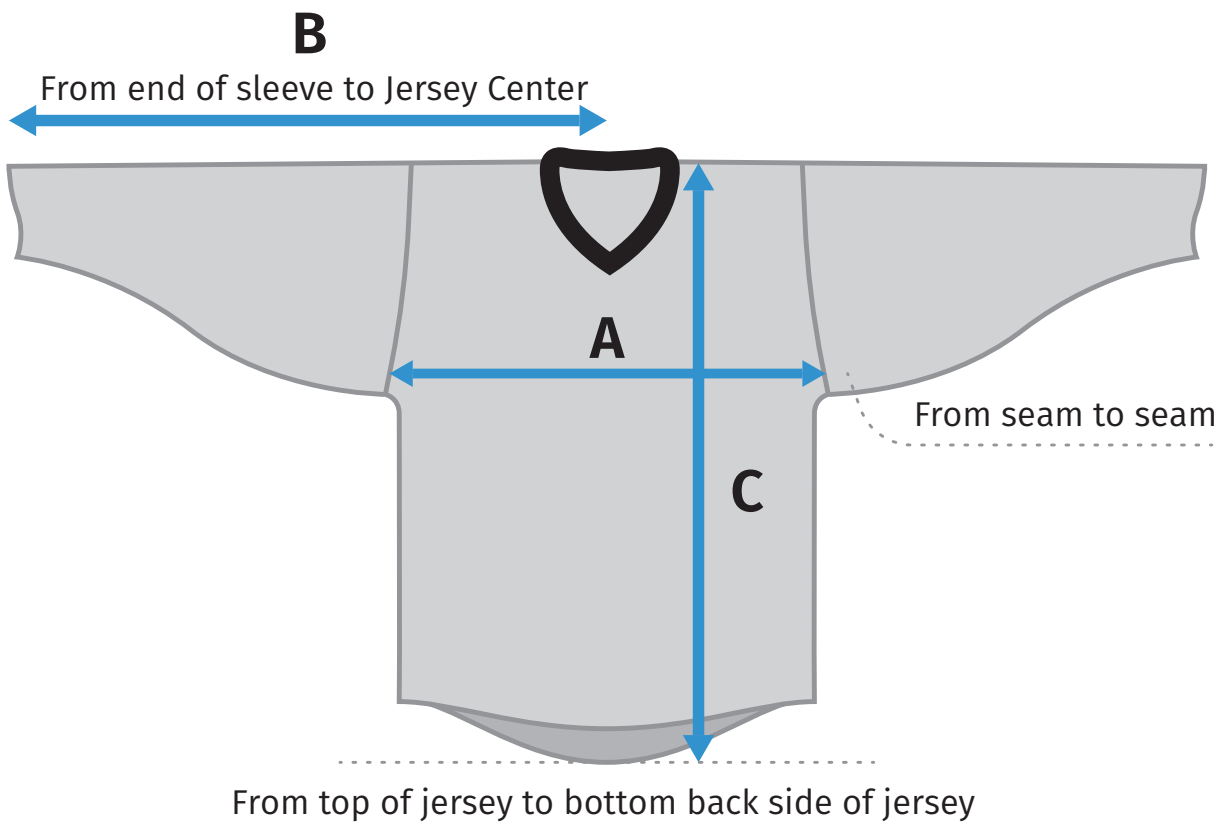

Hockey Jersey

Size Chart

Adult	AS-48	AM-50	AL-52	AXL-54	A2XL-56	A3XL-58	A4XL-60
A-Chest	24	25	26	27	28	29	30
B-Sleeve Length	32	33	34	35	36	37	38
C-Body Length	30	31	32	33	34	35	35.5

**This dimensions can have a variance of 0.5in*