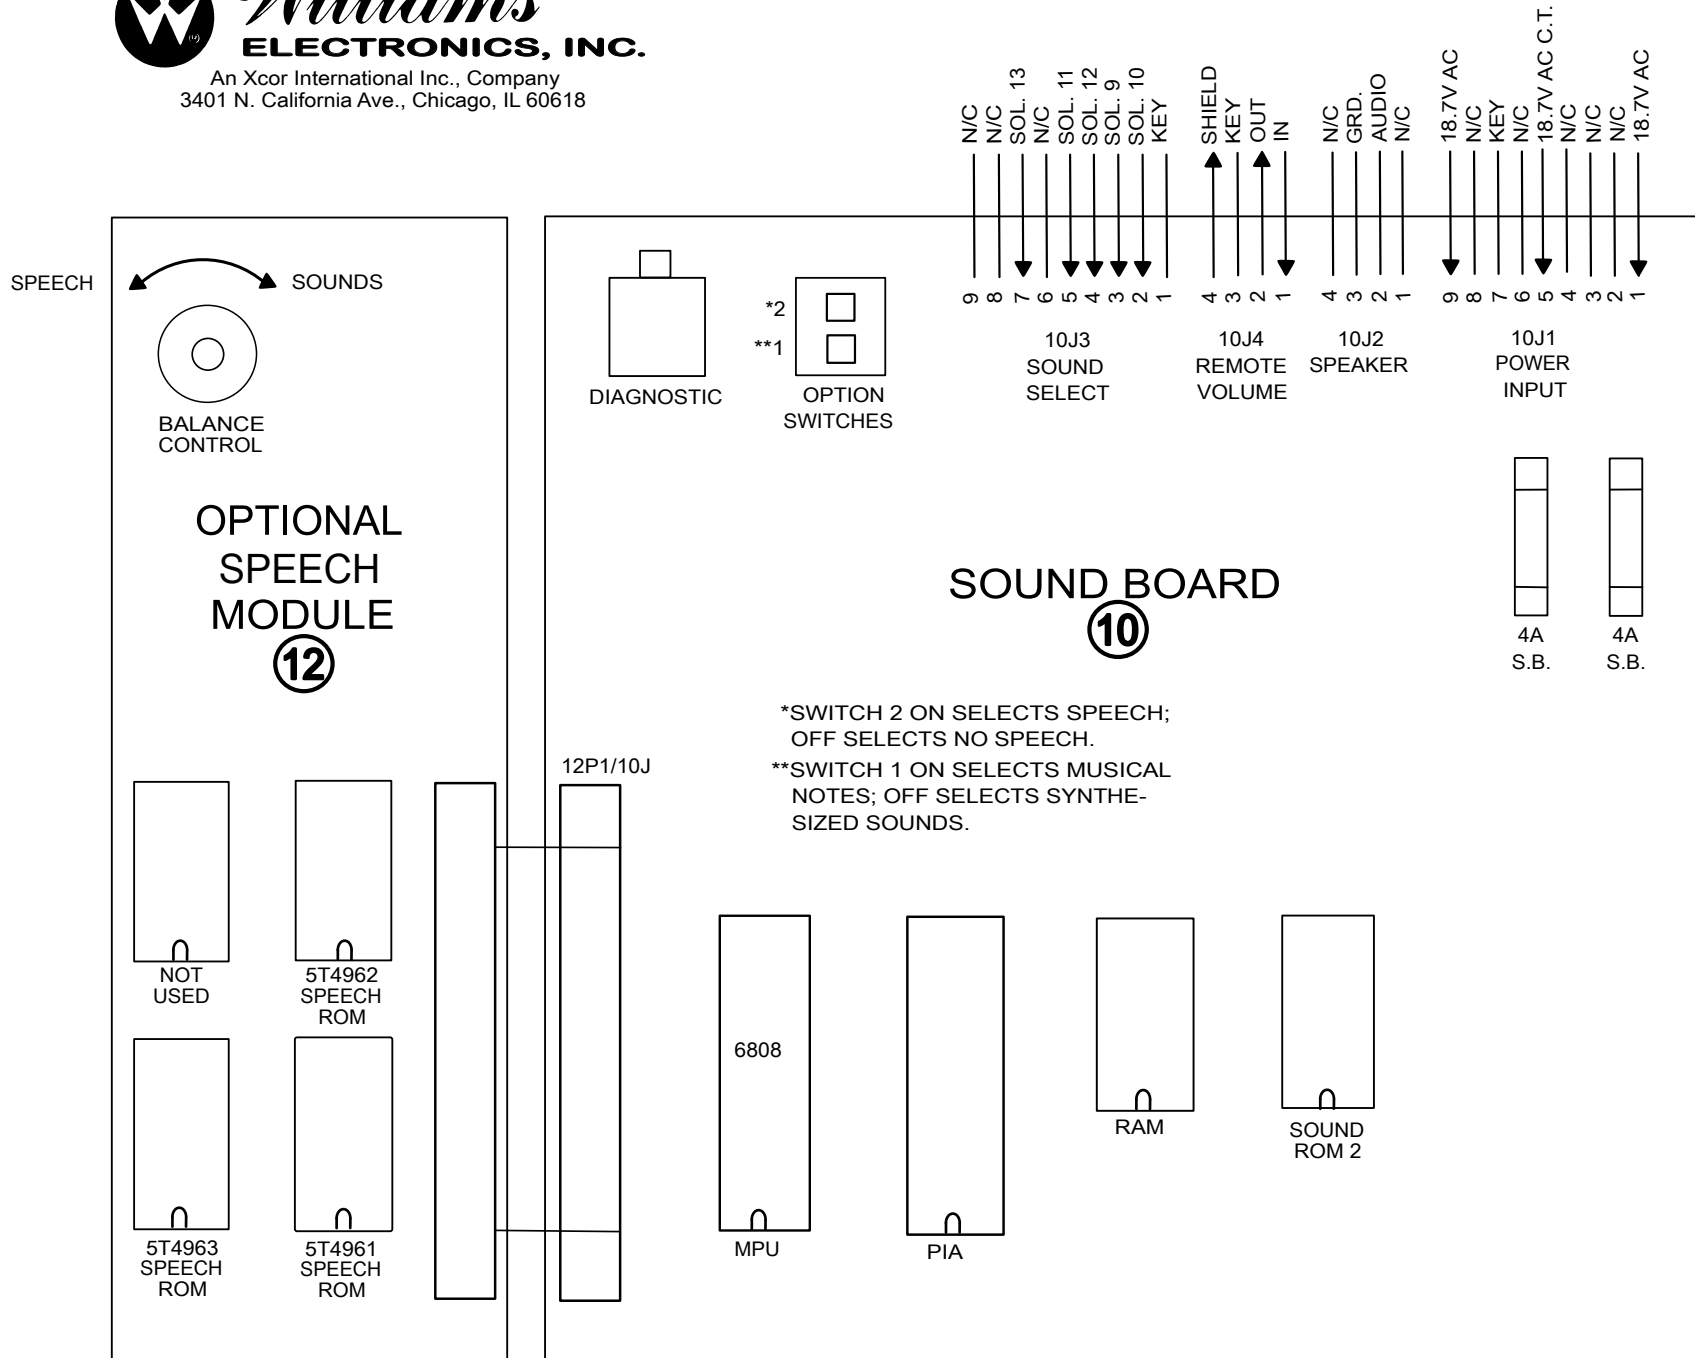

Williams[®]
ELECTRONICS, INC.

An Xcor International Inc., Company
 3401 N. California Ave., Chicago, IL 60618

SOUND SYSTEM WITH OPTIONAL SPEECH MODULE