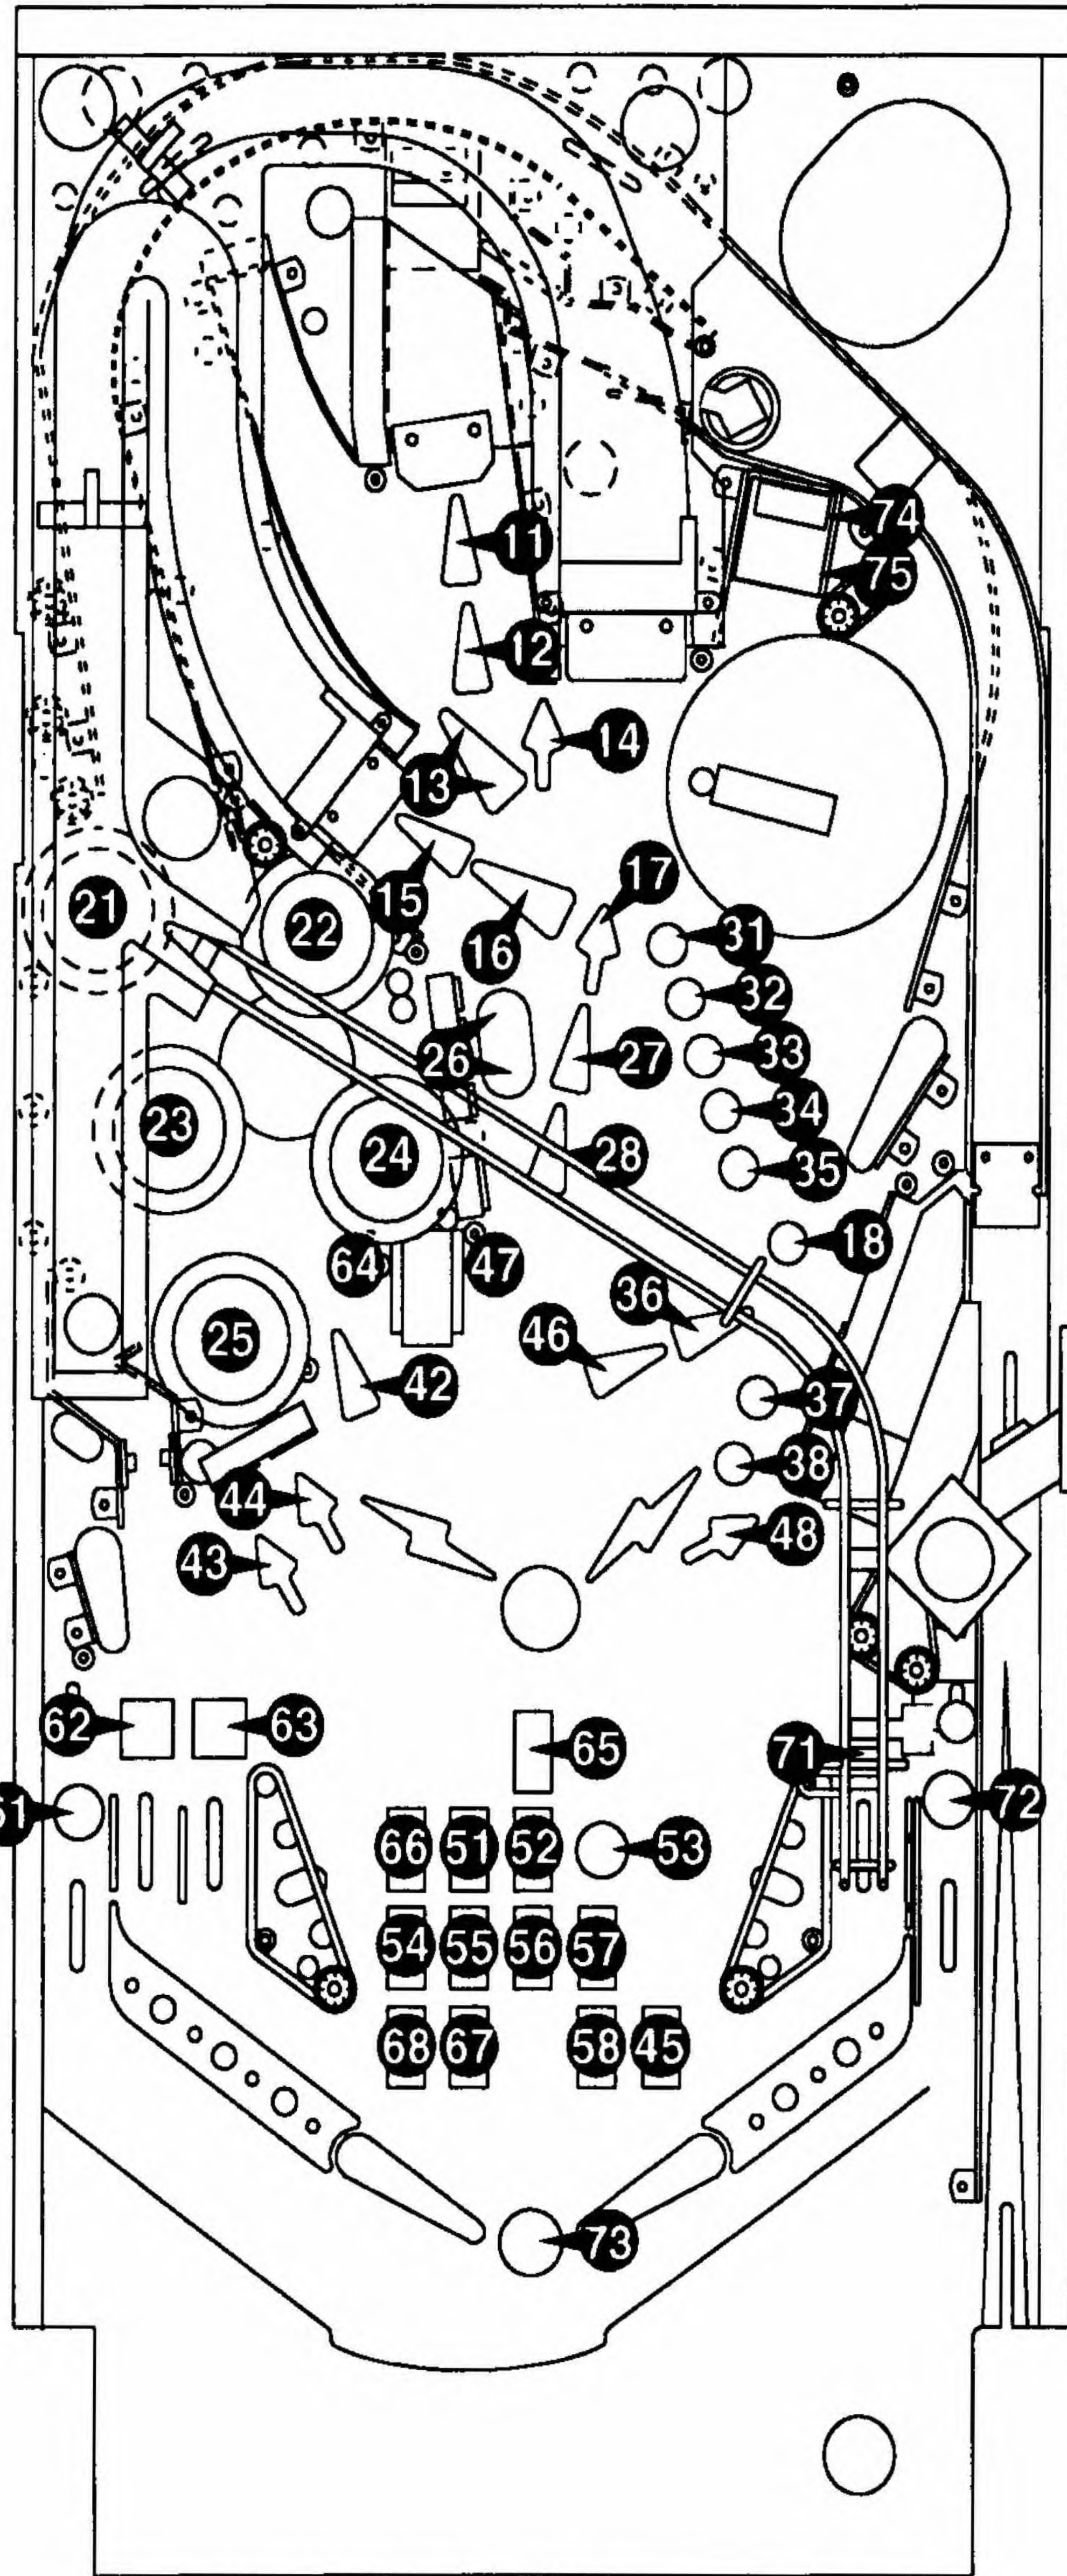

LAMP LOCATIONS

81 82 83 84 85 86 87

Item No.	Bulb No.	Lamp Assy. No.	Description
11	24-8768	A-15114	Thing Multiball #555
12	24-8768	A-15114	Extra Ball #555
13	24-8768	A-15114	Jackpot #555 (2)
14	24-6549	A-11754	Grave "A" #44
15	24-6549	A-11754	Stars #44
16	24-6549	A-11754	Super Jackpot #44
17	24-6549	A-11754	Grave "V" #44
18	24-6549	A-11271	Upper Swamp Million #44
21	24-8768	A-11199	Upper Left Jet #555
22	24-8768	A-11199	Upper Right Jet #555
23	24-8768	A-11199	Center Left Jet #555
24	24-8768	A-11199	Center Right Jet #555
25	24-8768	A-11199	Lower Jet #555
26	24-8768	A-15113	Cousin It #555 (2)
27	24-8768	A-15113	2 Bear Kicks #555
28	24-8768	A-15113	Thing Flips #555
31	24-8768	A-15112	G-R-E-E-D "G" #555
32	24-8768	A-15112	G-R-E-E-D "R" #555
33	24-8768	A-15112	G-R-E-E-D "E"-1 #555
34	24-8768	A-15112	G-R-E-E-D "E"-2 #555
35	24-8768	A-15112	G-R-E-E-D "D" #555
36	24-8768	A-15111	5X Graveyard #555
37	24-8768	A-15111	Center Swamp Million #555
38	24-8768	A-15111	Lower Swamp Million #555
41	---	---	Not Used
42	24-6549	A-11271	Advance X #44
43	24-6549	A-11754	Grave "G" #44
44	24-6549	A-11271	Grave "R" #44
45	24-6549	A-11271	The Mamushka #44
46	24-6549	A-11271	Swamp Lock #44
47	24-8768	---	Electric Chair Red #555
48	24-6549	A-11271	Grave "E" #44
51	24-8768	A-15110	Thing #555
52	24-8768	A-15110	Raise The Dead #555
53	24-8768	A-15110	Lite Extra Ball #555
54	24-8768	A-15110	House 6 Million #555
55	24-8768	A-15110	Quick Multiball #555
56	24-8768	A-15110	Fester's Tunnel Hunt #555
57	24-8768	A-15110	House Seance #555
58	24-8768	A-15110	Hit Cousin It #555
61	24-6549	A-11271	Left Special #44
62	24-6549	A-11271	Lite Thing Flips 1 #44
63	24-6549	A-11271	Lite 2 Bear Kicks #44
64	24-8768	---	Electric Chair Yellow #555
65	24-6549	A-11271	House "?" #44
66	24-6549	A-11754	House 9 Million #44
67	24-8768	A-15110	Graveyard At Max #555
68	24-8768	A-15110	House 3 Million #555
71	24-6549	A-11271	Lite Advance X #44
72	24-6549	A-11271	Right Special #44
73	24-6549	A-11754	Shoot Again #44
74	24-8768	A-12887-B	Vault Green #555
75	24-8768	A-12887-B	Vault Red #555
76	---	---	Not Used
77	24-8768	---	Thing Yellow #555
78	24-8768	---	Thing Green #555
81	24-8768	D-12501	*Thing* "*" -1 #555
82	24-8768	D-12501	*Thing* "T" #555
83	24-8768	D-12501	*Thing* "H" #555
84	24-8768	D-12501	*Thing* "I" #555
85	24-8768	D-12501	*Thing* "N" #555
86	24-8768	D-12501	*Thing* "G" #555
87	24-8768	D-12501	*Thing* "*" -2 #555
88	---	20-9663-1	Credit Button