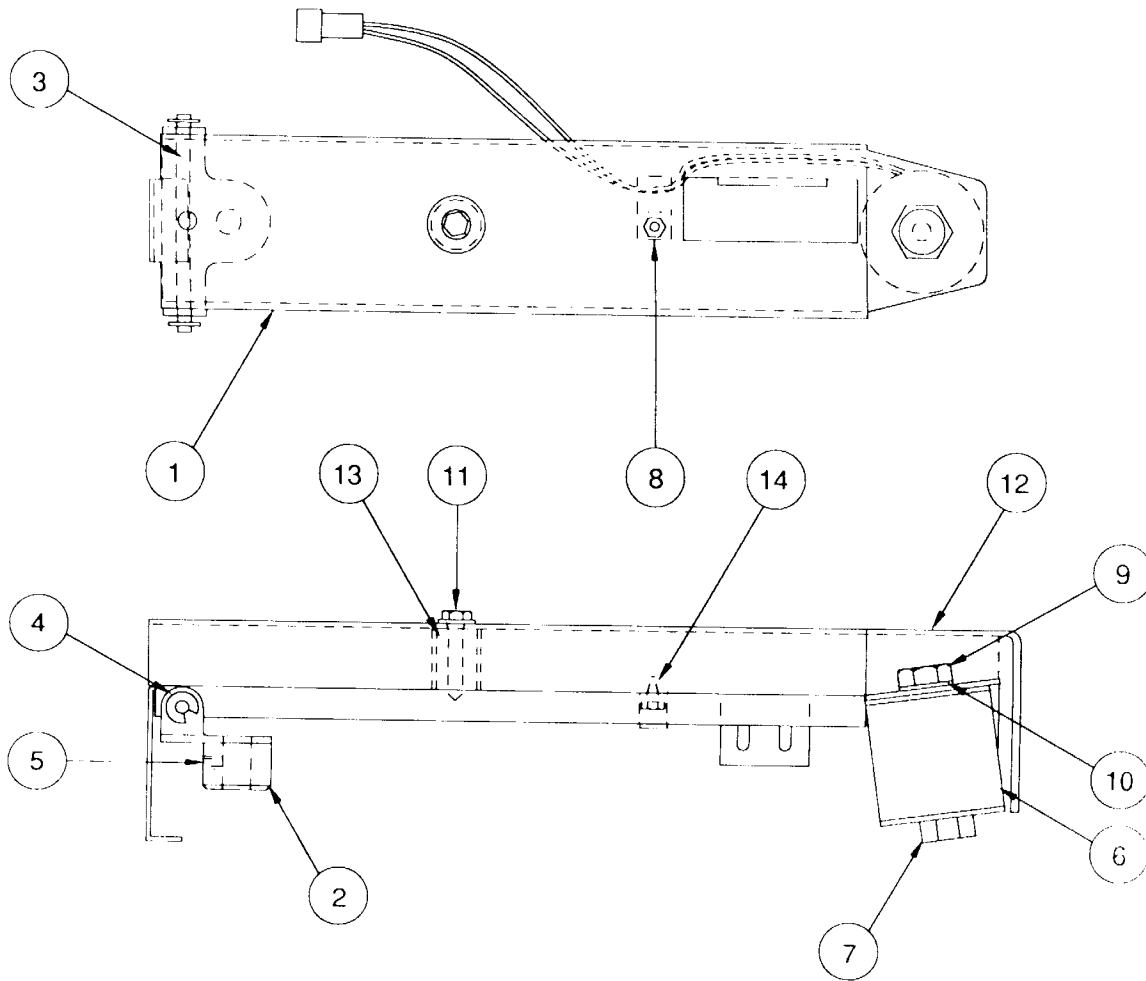

A-16769 Arm Lifter Assembly

<u>Item</u>	<u>Part Number</u>	<u>Description</u>
1.	01-11980	Arm Lifter
2.	A-16768	Pivot & Hub Assembly
3.	02-4816	Shaft
4.	20-8712-12	"E"-Ring, 1/8" Shaft
5.	4008-01083-03	Set Screw, 8-32 x 1/2"
6.	A-12158-1	Coil & Conn. Assembly
7.	02-4888	Core-Magnet
8.	03-7655-4	Cable Clamp
9.	4420-01117-00	Nut, 1/4-20 Hex.
10.	02-4844	Spacer, Magnet
11.	4106-01115-16	Sh. Metal Screw, #6 x 1" PL-HWH
12.	31-1817	Screened Plastic Cover
13.	03-8022-1	Spacer, .541 L"
14.	4106-01115-06Y	Sh. Metal Screw, #6 x 3/8 PL-H