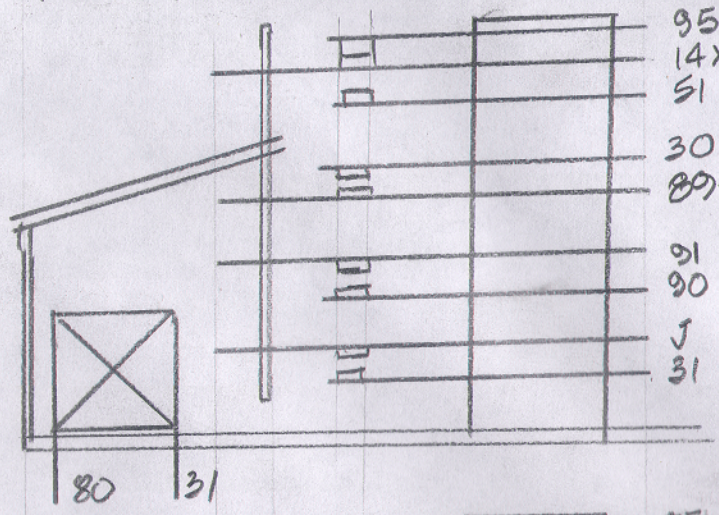

19-2 NO INNING SU RESET  
 30  
 42 NO 10-90 RUDU  
 30  
 57-1 NO NUMBER MATCH S.U.  
 30  
 48 NO RUN S.U.  
 38

37  
 15-1 N/A PITCH RE / GAME OVER RE  
 78  
 J  
 54-3 NC PITCHER RE  
 J  
 49-1 NO LOADING COIL

30  
 28 NO INNING S.U. & GAME OVER RE.  
 74  
 30 NO RELAY MOTOR  
 63-3  
 68-3 NO 3RD OUT RELAY

31  
 30 NC TILT RE.  
 8-71  
 8-21 NO BAT COIL  
 84  
 30 NO LOCK RE

NO PITCHING COIL

TILT RE

95  
 14X  
 51 N/A TILT LITE  
 30  
 89-2 NO GAME OVER  
 91  
 90 NO REPLAY  
 J  
 31 NO TILT RE