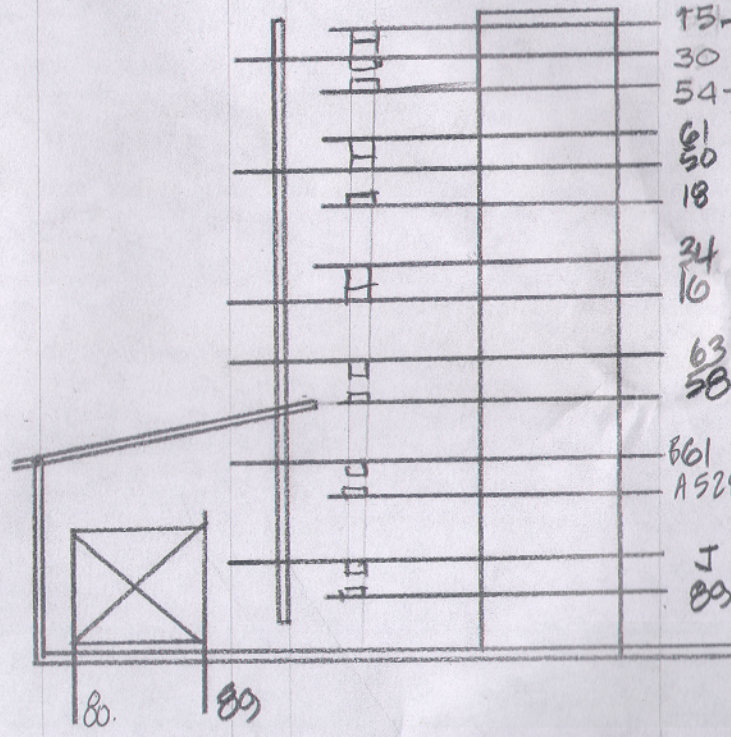

GAME OVER RE

15-1 R/W
30 N/A PITCHING RELAY
54-3 W/G NAME RESET
61
50
18 GAME OVER LITES
34
10 NC RESET
63
58 NO 3RD OUT RE
861
A528 NO BAT COIL (110V)
J
89 NO GAME OVER RE