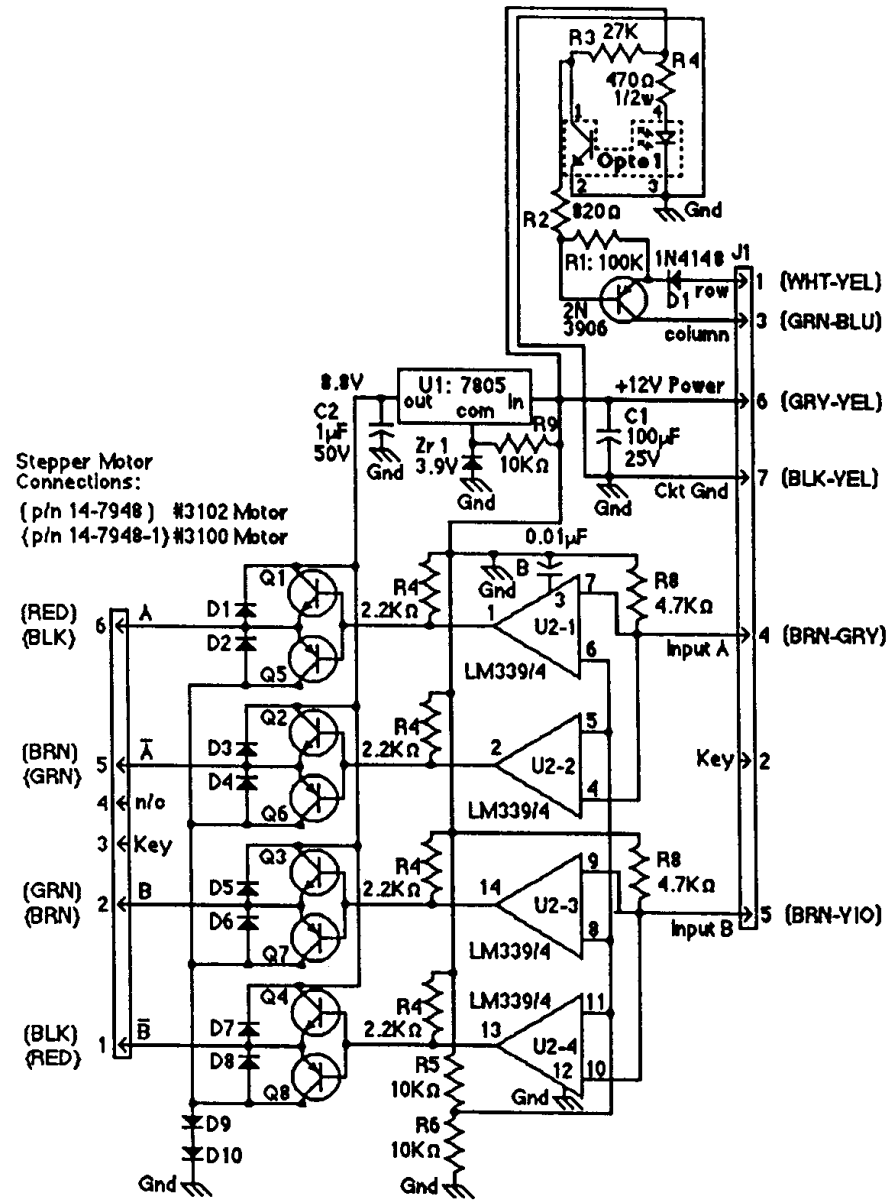

# Seafood Wheel Stepper Motor Control Board & Schematic

**Seafood Wheel Stepper Motor Control Board Schematic**  
 p/n D-12046