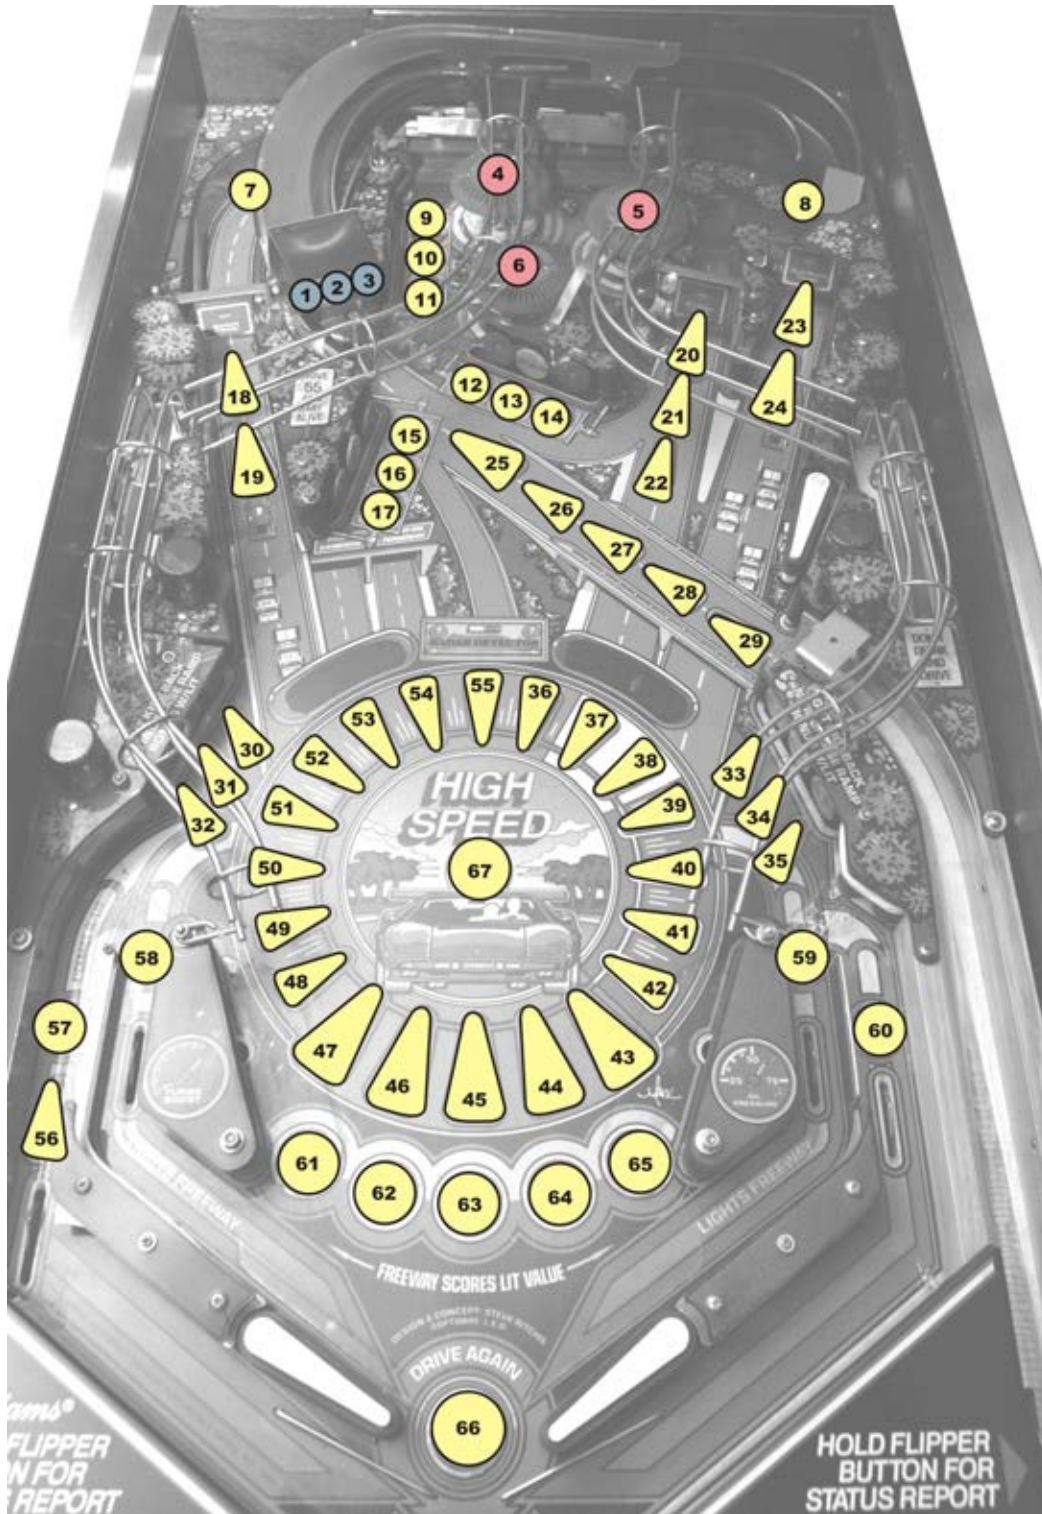

High Speed, Williams 1986

Internet Pinball Database

<http://www.ipdb.org/machine.cgi?id=1176>

Noflix-LED Bestückungsplan
Noflix-LED placement specification

Pinballcenter Part-No. 40038

Insert Lamp Location

Noflix

| Position | Description / <i>Beschreibung</i> |
|----------|---|
| 1 | BA9s Noflix red – Superflux / rot |
| 2 | BA9s Noflix yellow – Superflux / gelb |
| 3 | BA9s Noflix green – Superflux / grün |
| 4 | BA9s Noflix warm white / warmweiß |
| 5 | BA9s Noflix warm white / warmweiß |
| 6 | BA9s Noflix warm white / warmweiß |
| 9 | BA9s Noflix red – Superflux / rot |
| 10 | BA9s Noflix yellow – Superflux / gelb |
| 11 | BA9s Noflix green – Superflux / grün |
| 12 | BA9s Noflix red – Superflux / rot |
| 13 | BA9s Noflix yellow – Superflux / gelb |
| 14 | BA9s Noflix green – Superflux / grün |
| 15 | BA9s Noflix red – Superflux / rot |
| 16 | BA9s Noflix yellow – Superflux / gelb |
| 17 | BA9s Noflix green – Superflux / grün |
| 18 | BA9s Noflix red – Superflux / rot |
| 19 | BA9s Noflix yellow – Superflux / gelb |
| 20 | BA9s Noflix red – Superflux / rot |
| 21 | BA9s Noflix orange – Superflux / orange |
| 22 | BA9s Noflix red – Superflux / rot |
| 23 | BA9s Noflix red – Superflux / rot |
| 24 | BA9s Noflix yellow L – Superflux / gelb |
| 25 | BA9s Noflix red – Superflux / rot |
| 26 | BA9s Noflix warm white – Superflux / warmweiß |
| 27 | BA9s Noflix red – Superflux / rot |
| 28 | BA9s Noflix yellow – Superflux / gelb |
| 29 | BA9s Noflix green – Superflux / grün |
| 30 | BA9s Noflix yellow – Superflux / gelb |
| 31 | BA9s Noflix yellow – Superflux / gelb |
| 32 | BA9s Noflix yellow – Superflux / gelb |
| 33 | BA9s Noflix yellow – Superflux / gelb |