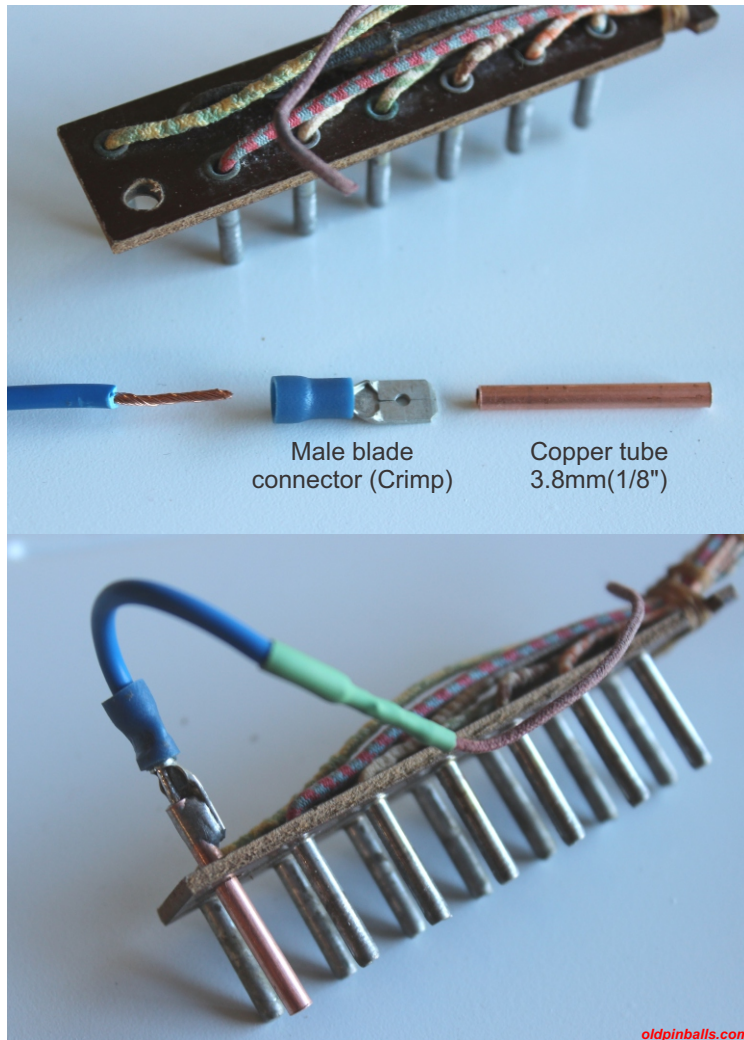

(Male) Jones plug repair

This replacement pin can also be used for 'Point score adjustment' pins & other male pins through out your Gottlieb EM.